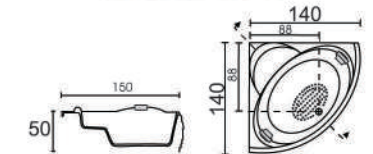

Long Drop-in Series

TITANIA
(Drop-in Bathtub)

A (170 x 75 x 38cm)
B (150 x 70 x 38cm)

MILANO
(Drop-in Bathtub)

A (170 x 80 x 40cm)
B (150 x 75 x 38cm)

CENTURY
(150 x 150 x 56cm)

ARIA
(150 x 150 x 54cm)

CASANOVA
(146 x 100 x 48cm)

PARIS
(150 x 150 x 50cm)

VALENCIA
(122 x 122 x 48cm)

MONTANA
(125 x 125 x 45cm)

PRESTISE
(128 x 128 x 45cm)

RAVENA
(140 x 140 x 50cm)

REGENT
(140 x 140 x 50cm)

VENUS
(140 x 140 x 50cm)

Jacuzzi (USA)
1.2 HP Pump
40 x 13 x 22cm