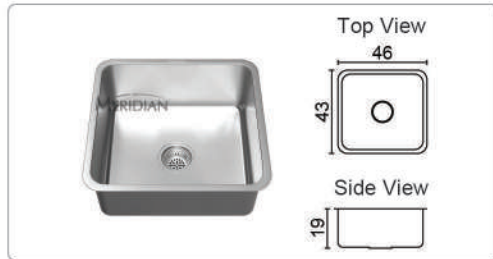

MB - Series #SS-201

MB - 10050
(100 x 50 x 22cm)

SINGLE BOWL COLLECTION

MB Series

MB - 5229
(51 x 18cm)

Undermount Sink

MB - 4643
(46 x 43 x 19cm)

MB - 5550
(55 x 50 x 18cm)