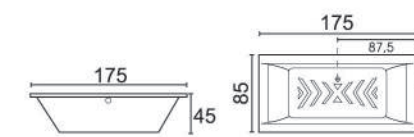

NEW PRODUCT

EXPORT QUALITY

ISAAC
(148 x 74 x 61cm)
seamless

NEW PRODUCT

EXPORT QUALITY

KATE
(153 x 74 x 61cm)

NEW PRODUCT

EXPORT QUALITY

MORGAN
(153 x 81 x 60cm)

NEW PRODUCT

EXPORT QUALITY

SKYLAR
(178 x 87 x 76cm)

NEW PRODUCT

EXPORT QUALITY

JAVA
(170 x 91 x 44cm)

OVALIA
(183 x 111 x 53cm)

MILAN
(170 x 75 x 40cm)

ELDORADO
(188 x 110 x 48cm)

MARINO
(170 x 80 x 40cm)

VICTORIA
(180 x 85 x 48cm)

OMEGA
(150 x 83 x 45cm)

AMERIA
(182 x 91 x 49cm)

VIVA
(175 x 85 x 45cm)

PRADO
(170 x 75 x 40cm)

HAWAII
(183 x 110 x 48cm)

OAKWOOD
(160 x 75 x 51cm)

MALIBU
(150 x 75 x 44cm)

KENZI
(164 x 84 x 43cm)

STANDARD
A (170 x 75 x 38cm)
B (170 x 70 x 38cm)

LISSA
A (170 x 75 x 38cm)
B (150 x 70 x 38cm)

ELLISE
(138 x 75 x 40cm)