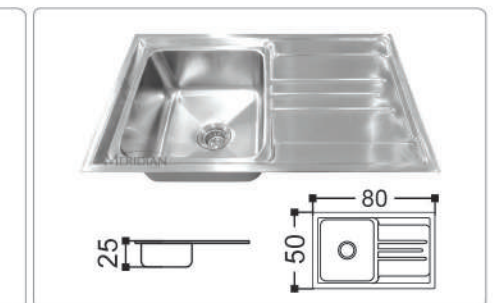

MB - 8050 AN
(80 x 50 x 25cm)