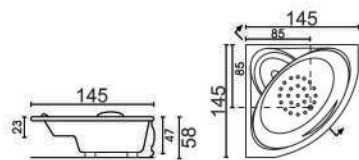

HAWAII
(183 x 110 x 48cm)

OAKWOOD
(160 x 75 x 51cm)

MALIBU
(150 x 75 x 44cm)

KENZI
(164 x 84 x 43cm)

STANDARD
A (170 x 75 x 38cm)
B (170 x 70 x 38cm)

LISSA
A (170 x 75 x 38cm)
B (150 x 70 x 38cm)

ELLISE
(138 x 75 x 40cm)

FEMINA
A (180 x 90 x 47cm)
B (170 x 85 x 47cm)

FLAMINGO
(170 x 75 x 38cm)

AQUAMARINE
(Free-standing Bathtub)
142 x 142 x 58cm (L x W x H)

HONEYMOON
(Free-standing Bathtub)

150 x 150 x 60cm (L x W x H)

LATVIA
(Free-standing Bathtub)

153 x 153 x 60cm (L x W x H)

VIRGO
(155 x 155 x 60cm)

LONGBEACH
(145 x 145 x 58cm)

ORLANDO
(125 x 125 x 58cm)

VIORIA
(150 x 150 x 60cm)

MAGNOPLUS
(135 x 135 x 55cm)

MAGNOLIA
(Drop-in Bathtub)

135 x 135 x 42cm (L x W x H)

BALIA
(Drop-in Bathtub)

141 x 141 x 42cm (L x W x H)

Corner Drop-in Series

RUMANIA
(Drop-in Bathtub)

129 x 129 x 39cm (L x W x H)

STELARIA
(Drop-in Bathtub)

A 139 x 139 x 49cm (L x W x H)
B 125 x 125 x 45cm (L x W x H)