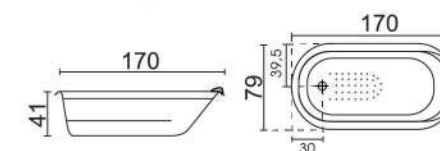

180 x 88 x 60cm (L x W x H)

LEON
(180 x 120 x 50cm)

TWIN
(170 x 140 x 42cm)

SPECTRUM
(180 x 120 x 48cm)

LOTUS
(180 x 81 x 47cm)

BARCELONA
(170 x 79 x 41cm)

MADRID
(170 x 80 x 42cm)

TITAN
(180 x 88 x 48cm)

BELAGIO
(169 x 79 x 41)

FISTRO
(170 x 80 x 41cm)

VEGA
(169 x 79 x 41)

VICO
(175 x 85 x 45cm)

BELLARIA
(Drop-in Bathtub)

A (170 x 75 x 38cm)
B (140 x 70 x 37cm)

LILAC
(Drop-in Bathtub)

A (170 x 75 x 38cm)
B (150 x 70 x 38cm)

Long Drop-in Series

TITANIA
(Drop-in Bathtub)

A (170 x 75 x 38cm)
B (150 x 70 x 38cm)

MILANO
(Drop-in Bathtub)

A (170 x 80 x 40cm)
B (150 x 75 x 38cm)

CENTURY
(150 x 150 x 56cm)

ARIA
(150 x 150 x 54cm)

CASANOVA
(146 x 100 x 48cm)