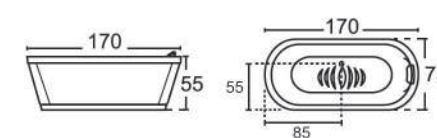

130 x 130 x 58cm (L x W x H)

ZEN

(Drop-in Bathtub)

145 x 145 x 49cm (L x W x H)

VIENNA

A (180 x 83 x 73cm)

B (160 x 75 x 73cm)

SYDNEY

(175 x 85 x 62.5cm)

MIAMI

(170 x 75 x 55cm)

LONGCHAMP

(170 x 75 x 58cm)

MANCHESTER

(170 x 75 x 55cm)

MANHATTAN

NEW PRODUCT

EXPORT QUALITY

ISAAC
(148 x 74 x 61cm)
seamless

NEW PRODUCT

EXPORT QUALITY

KATE
(153 x 74 x 61cm)

NEW PRODUCT

EXPORT QUALITY