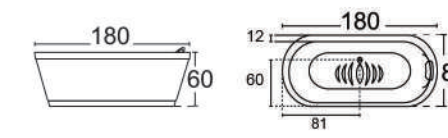

130 x 130 x 58cm (L x W x H)

ZEN

(Drop-in Bathtub)

145 x 145 x 49cm (L x W x H)

VIENNA

A (180 x 83 x 73cm)

B (160 x 75 x 73cm)

SYDNEY

(175 x 85 x 62.5cm)

MIAMI

(170 x 75 x 55cm)

LONGCHAMP

(170 x 75 x 58cm)

MANCHESTER

(170 x 75 x 55cm)

MANHATTAN

(180 x 87 x 60cm)

ROYAL
(170 x 84 x 74cm)

OASIS SPA
(179 x 97 x 65cm)

VERMONT
(170 x 85 x 58cm)

DIPRIA
(183 x 121 x 60cm)

OMEGA PLUS
(150 x 83 x 65cm)

MALDIVES
(170 x 85 x 58cm)

CANBERRA
(153 x 74 x 58cm)
seamless

NEW PRODUCT

EXPORT QUALITY

ISAAC
(148 x 74 x 61cm)
seamless

NEW PRODUCT

EXPORT QUALITY

KATE
(153 x 74 x 61cm)

NEW PRODUCT

EXPORT QUALITY