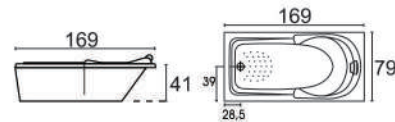

180 x 88 x 60cm (L x W x H)

LEON
(180 x 120 x 50cm)

TWIN
(170 x 140 x 42cm)

SPECTRUM
(180 x 120 x 48cm)

LOTUS
(180 x 81 x 47cm)

BARCELONA
(170 x 79 x 41cm)

MADRID
(170 x 80 x 42cm)

TITAN
(180 x 88 x 48cm)

BELAGIO
(169 x 79 x 41)

FISTRO
(170 x 80 x 41cm)

VEGA
(169 x 79 x 41)

VICO
(175 x 85 x 45cm)

BELLARIA
(Drop-in Bathtub)

A (170 x 75 x 38cm)
B (140 x 70 x 37cm)

LILAC
(Drop-in Bathtub)

A (170 x 75 x 38cm)
B (150 x 70 x 38cm)

Long Drop-in Series

TITANIA
(Drop-in Bathtub)

A (170 x 75 x 38cm)
B (150 x 70 x 38cm)

MILANO
(Drop-in Bathtub)

A (170 x 80 x 40cm)
B (150 x 75 x 38cm)

CENTURY
(150 x 150 x 56cm)

ARIA
(150 x 150 x 54cm)

CASANOVA
(146 x 100 x 48cm)