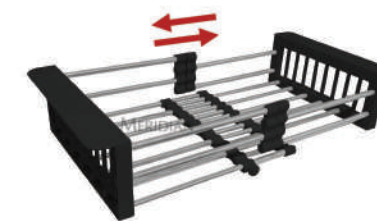

Free !
ZP - C3
Drainer

**Nano Coating
Finishing**

Nano coating gives the paint an excellent. 'Easy-clean' and 'stain-resistant'. Corrosion resistance: Surfaces protected by nano coatings have little to no visible corrosion for an indefinite period. Water repellent.