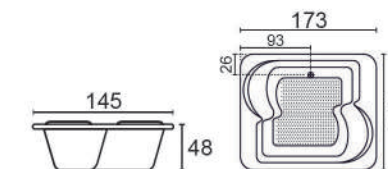

230 x 165 x 85cm (L x W x H)
Jacuzzi Whirlpool + Turbopool + Kran + Avur

www.meridianbathroom.com

BELLEVUE PLUS
(Free Standing Bathtub)

180 x 120 x 65cm (L x W x H)
Jacuzzi Whirlpool + Faucet + Avur

QUEEN SPA PLUS
(Standing Minipool)

180 x 180 x 63cm (L x W x H)

QUEEN SPA
(Drop-in Minipool)

180 x 180 x 50cm (L x W x H)

KING SPA
(Drop-in Bathtub)

202 x 142 x 50cm (L x W x H)

AURIA
(Drop-in Bathtub)

173 x 145 x 48cm (L x W x H)

LUNA PLUS

(Standing Bathtub)

180 x 120 x 55cm (L x W x H)

LUNA SPA

(Drop-in Bathtub)

180 x 120 x 48cm (L x W x H)

Round Series

SAIL

(Standing Bathtub)

130 x 130 x 58cm (L x W x H)

ZEN

(Drop-in Bathtub)

145 x 145 x 49cm (L x W x H)

VIENNA

A (180 x 83 x 73cm)

B (160 x 75 x 73cm)

SYDNEY