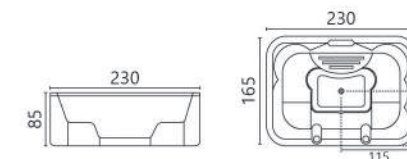

www.meridianbathroom.com