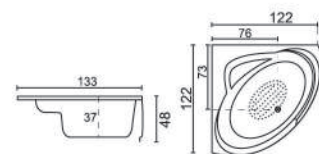

VALENCIA
(122 x 122 x 48cm)