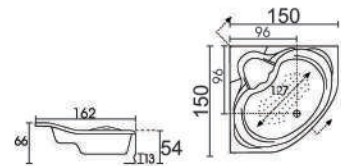

BELAGIO
(169 x 79 x 41)

FISTRO
(170 x 80 x 41cm)

VEGA
(169 x 79 x 41)

VICO
(175 x 85 x 45cm)

BELLARIA
(Drop-in Bathtub)

A (170 x 75 x 38cm)
B (140 x 70 x 37cm)

LILAC
(Drop-in Bathtub)

A (170 x 75 x 38cm)
B (150 x 70 x 38cm)

Long Drop-in Series

TITANIA
(Drop-in Bathtub)

A (170 x 75 x 38cm)
B (150 x 70 x 38cm)

MILANO
(Drop-in Bathtub)

A (170 x 80 x 40cm)
B (150 x 75 x 38cm)

CENTURY
(150 x 150 x 56cm)

ARIA
(150 x 150 x 54cm)

CASANOVA
(146 x 100 x 48cm)