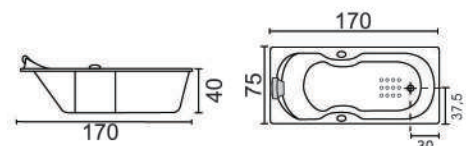

NEW PRODUCT

EXPORT QUALITY

ISAAC
(148 x 74 x 61cm)
seamless

NEW PRODUCT

EXPORT QUALITY

KATE
(153 x 74 x 61cm)

NEW PRODUCT

EXPORT QUALITY

MORGAN
(153 x 81 x 60cm)

NEW PRODUCT

EXPORT QUALITY

SKYLAR
(178 x 87 x 76cm)

NEW PRODUCT

EXPORT QUALITY

JAVA
(170 x 91 x 44cm)

OVALIA
(183 x 111 x 53cm)

MILAN
(170 x 75 x 40cm)

ELDORADO
(188 x 110 x 48cm)

MARINO
(170 x 80 x 40cm)

VICTORIA
(180 x 85 x 48cm)

OMEGA
(150 x 83 x 45cm)

AMERIA
(182 x 91 x 49cm)

VIVA
(175 x 85 x 45cm)

PRADO
(170 x 75 x 40cm)