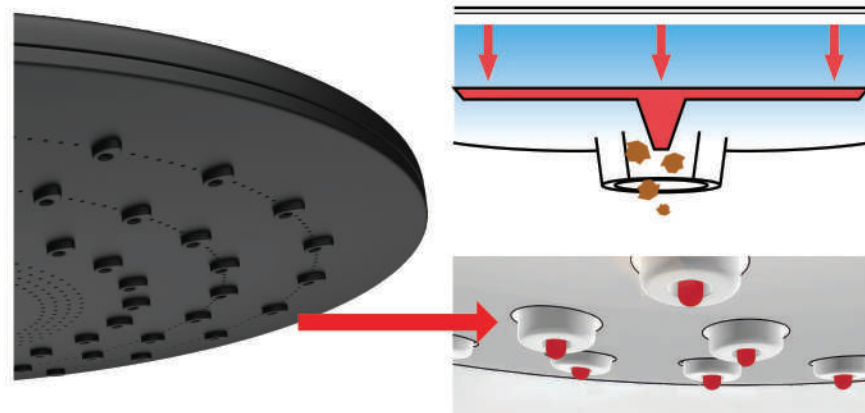

HSB - 02
Hand Shower
+ Sliding Bar

HSB - 03
Hand Shower
+ Sliding Bar

HSB - 05
Hand Shower
+ Sliding Bar

HSB - 06 BL
Hand Shower
+ Sliding Bar

HSB - 08
Hand Shower
+ Sliding Bar

NEW PRODUCT

SH - 217 BL
Head Shower 10" (27 x 18cm)
+Self Cleaning Feature

NEW PRODUCT

SH - 217 GG
Head Shower 10" (27 x 18cm)
+Self Cleaning Feature

NEW PRODUCT

SH - 218 BL
Head Shower 9" (22cm)
+Self Cleaning Feature

Self Cleaning Feature

The built-in self cleaning needle helps prevent clogging by removing blockages, ensuring a smooth and consistent water flow with minimal maintenance.