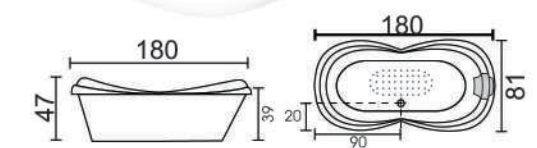

180 x 88 x 60cm (L x W x H)

LEON
(180 x 120 x 50cm)

TWIN
(170 x 140 x 42cm)

SPECTRUM
(180 x 120 x 48cm)

LOTUS
(180 x 81 x 47cm)

BARCELONA
(170 x 79 x 41cm)

MADRID
(170 x 80 x 42cm)

TITAN
(180 x 88 x 48cm)

BELAGIO
(169 x 79 x 41)

FISTRO
(170 x 80 x 41cm)

VEGA
(169 x 79 x 41)

VICO
(175 x 85 x 45cm)

BELLARIA
(Drop-in Bathtub)

A (170 x 75 x 38cm)
B (140 x 70 x 37cm)

LILAC
(Drop-in Bathtub)

A (170 x 75 x 38cm)
B (150 x 70 x 38cm)