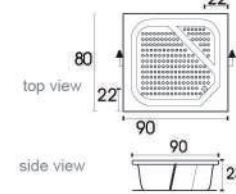

clear glass

SSC 27A H
(120 x 200cm)
White Frame

SSC 29C H
(165 x 200cm)
White Frame

clear glass

SSC 33
A (130 x 200cm)
B (150 x 200cm)
Black Frame

clear glass

Diamond (Acrylic)
90 x 90 x 7cm

Torio (Acrylic)
A : 90 x 80 x 23 cm
B : 90 x 80 x 15 cm
C : 80 x 80 x 15 cm

Standart 90 / 80 (Acrylic)
A : 90 x 90 x 7 cm
B : 80 x 80 x 7 cm

Desira (Acrylic)
90 x 90 x 16cm

Apolo (Acrylic)
90 x 90 x 14cm

Sanilux (Acrylic)
90 x 90 x 13cm

Princess (Marble)
A : 90 x 90 x 13 cm
B : 80 x 80 x 13 cm