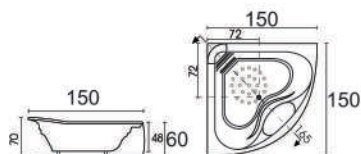

FEMINA
A (180 x 90 x 47cm)
B (170 x 85 x 47cm)

FLAMINGO
(170 x 75 x 38cm)

AQUAMARINE
(Free-standing Bathtub)
142 x 142 x 58cm (L x W x H)

HONEYMOON
(Free-standing Bathtub)

150 x 150 x 60cm (L x W x H)

LATVIA
(Free-standing Bathtub)

153 x 153 x 60cm (L x W x H)

VIRGO
(155 x 155 x 60cm)

LONGBEACH
(145 x 145 x 58cm)

ORLANDO
(125 x 125 x 58cm)

VIORIA
(150 x 150 x 60cm)

MAGNOPLUS
(135 x 135 x 55cm)

MAGNOLIA
(Drop-in Bathtub)

135 x 135 x 42cm (L x W x H)

BALIA
(Drop-in Bathtub)

141 x 141 x 42cm (L x W x H)

Corner Drop-in Series

RUMANIA
(Drop-in Bathtub)

129 x 129 x 39cm (L x W x H)

STELARIA
(Drop-in Bathtub)

A 139 x 139 x 49cm (L x W x H)
B 125 x 125 x 45cm (L x W x H)