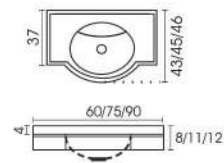

LINEA 60 / 75 / 90

A : 60 x 43 x 8cm
B : 75 x 45 x 11cm
C : 90 x 46 x 12cm