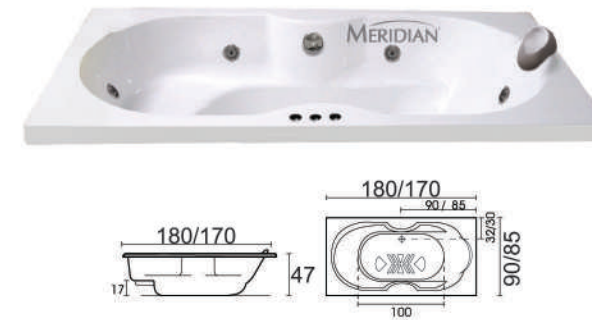

MILAN
(170 x 75 x 40cm)

ELDORADO
(188 x 110 x 48cm)

MARINO
(170 x 80 x 40cm)

VICTORIA
(180 x 85 x 48cm)

OMEGA
(150 x 83 x 45cm)

AMERIA
(182 x 91 x 49cm)

VIVA
(175 x 85 x 45cm)

PRADO
(170 x 75 x 40cm)

HAWAII
(183 x 110 x 48cm)

OAKWOOD
(160 x 75 x 51cm)

MALIBU
(150 x 75 x 44cm)

KENZI
(164 x 84 x 43cm)

STANDARD
A (170 x 75 x 38cm)
B (170 x 70 x 38cm)

LISSA
A (170 x 75 x 38cm)
B (150 x 70 x 38cm)

ELLISE
(138 x 75 x 40cm)

FEMINA
A (180 x 90 x 47cm)
B (170 x 85 x 47cm)

FLAMINGO
(170 x 75 x 38cm)

AQUAMARINE
(Free-standing Bathtub)
142 x 142 x 58cm (L x W x H)

HONEYMOON
(Free-standing Bathtub)

150 x 150 x 60cm (L x W x H)

LATVIA
(Free-standing Bathtub)