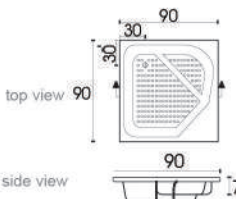

clear glass

SSC 27A H
(120 x 200cm)
White Frame

SSC 29C H
(165 x 200cm)
White Frame

clear glass

SSC 33
A (130 x 200cm)
B (150 x 200cm)
Black Frame

clear glass

Diamond (Acrylic)
90 x 90 x 7cm

Torio (Acrylic)
A : 90 x 80 x 23 cm
B : 90 x 80 x 15 cm
C : 80 x 80 x 15 cm

Standart 90 / 80 (Acrylic)
A : 90 x 90 x 7 cm
B : 80 x 80 x 7 cm

Desira (Acrylic)
90 x 90 x 16cm

Apolo (Acrylic)
90 x 90 x 14cm

Sanilux (Acrylic)
90 x 90 x 13cm

Princess (Marble)
A : 90 x 90 x 13 cm
B : 80 x 80 x 13 cm