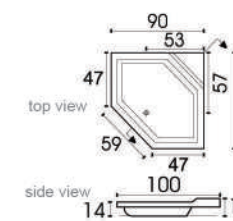

clear glass

SSC 27A H
(120 x 200cm)
White Frame

SSC 29C H
(165 x 200cm)
White Frame

clear glass

SSC 33
A (130 x 200cm)
B (150 x 200cm)
Black Frame

clear glass

Diamond (Acrylic)
90 x 90 x 7cm

Torio (Acrylic)
A : 90 x 80 x 23 cm
B : 90 x 80 x 15 cm
C : 80 x 80 x 15 cm

Standart 90 / 80 (Acrylic)
A : 90 x 90 x 7 cm
B : 80 x 80 x 7 cm

Desira (Acrylic)
90 x 90 x 16cm

Apolo (Acrylic)
90 x 90 x 14cm

Sanilux (Acrylic)
90 x 90 x 13cm

Princess (Marble)
A : 90 x 90 x 13 cm
B : 80 x 80 x 13 cm