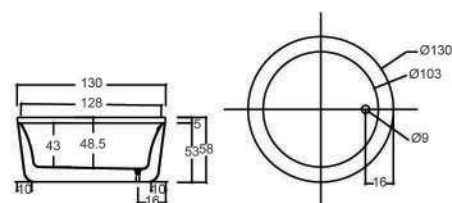

180 x 180 x 63cm (L x W x H)

QUEEN SPA
(Drop-in Minipool)

180 x 180 x 50cm (L x W x H)

KING SPA
(Drop-in Bathtub)

202 x 142 x 50cm (L x W x H)

AURIA
(Drop-in Bathtub)

173 x 145 x 48cm (L x W x H)

LUNA PLUS

(Standing Bathtub)

180 x 120 x 55cm (L x W x H)

LUNA SPA

(Drop-in Bathtub)

180 x 120 x 48cm (L x W x H)

Round Series

SAIL

(Standing Bathtub)

130 x 130 x 58cm (L x W x H)

ZEN

(Drop-in Bathtub)

145 x 145 x 49cm (L x W x H)

VIENNA

A (180 x 83 x 73cm)

B (160 x 75 x 73cm)

SYDNEY