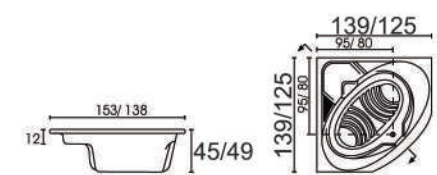

153 x 153 x 60cm (L x W x H)

VIRGO
(155 x 155 x 60cm)

LONGBEACH
(145 x 145 x 58cm)

ORLANDO
(125 x 125 x 58cm)

VIORIA
(150 x 150 x 60cm)

MAGNOPLUS
(135 x 135 x 55cm)

MAGNOLIA
(Drop-in Bathtub)

135 x 135 x 42cm (L x W x H)

BALIA
(Drop-in Bathtub)

141 x 141 x 42cm (L x W x H)

Corner Drop-in Series

RUMANIA
(Drop-in Bathtub)

129 x 129 x 39cm (L x W x H)

STELARIA
(Drop-in Bathtub)

A 139 x 139 x 49cm (L x W x H)
B 125 x 125 x 45cm (L x W x H)