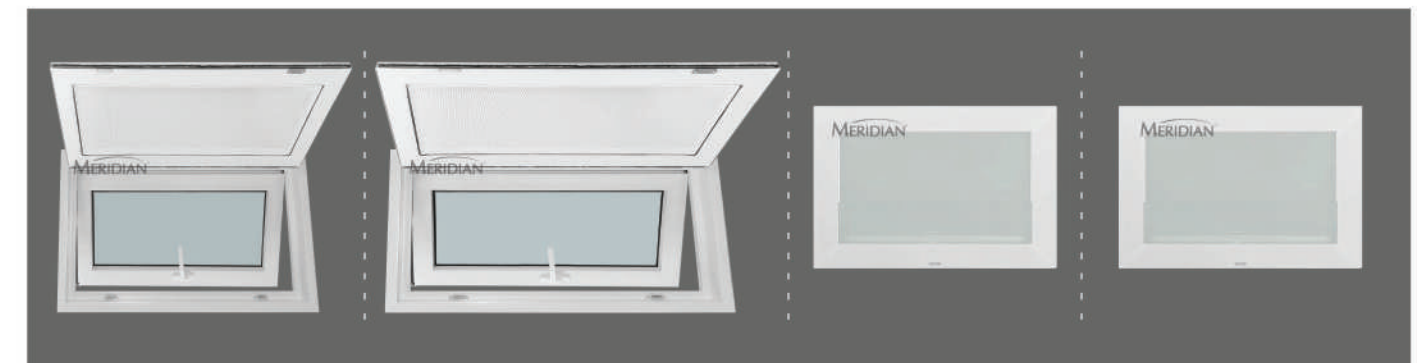

ALSW - 100120VB
Sliding Window
With Sheet Louver
(100 x 120cm)

ALSW - 100120T
Sliding Window
With Steel Cover
(100 x 120cm)

ALAW - 6040
Awning Window
(60 x 40cm)

ALAW - 8040
Awning Window
(80 x 40cm)

5mm Ordinary Clear Glass

UPSW - 100120
Sliding Window
(100 x 120cm)

UPSW - 100140
Sliding Window
(100 x 140cm)

UPAW - 60150VBI
Awning Window
With Blinds
(60 x 150cm)

UPSW - 100120G
Sliding Window
With Grids
(100 x 120cm)

UPSW - 100140G
Sliding Window
With Grids
(100 x 140cm)

UPSW - 100120VBI
Sliding Window
With Blinds
(100 x 120cm)

UPSW - 100120T
Sliding Window
With Steel Cover
(100 x 120cm)

UPAW - 6040
Awning Window
(60 x 40cm)

UPAW - 8040
Awning Window
(80 x 40cm)

UPAF - 6040N
Fixed Window
(60 x 40cm)
5mm Ordinary
Frosted Glass