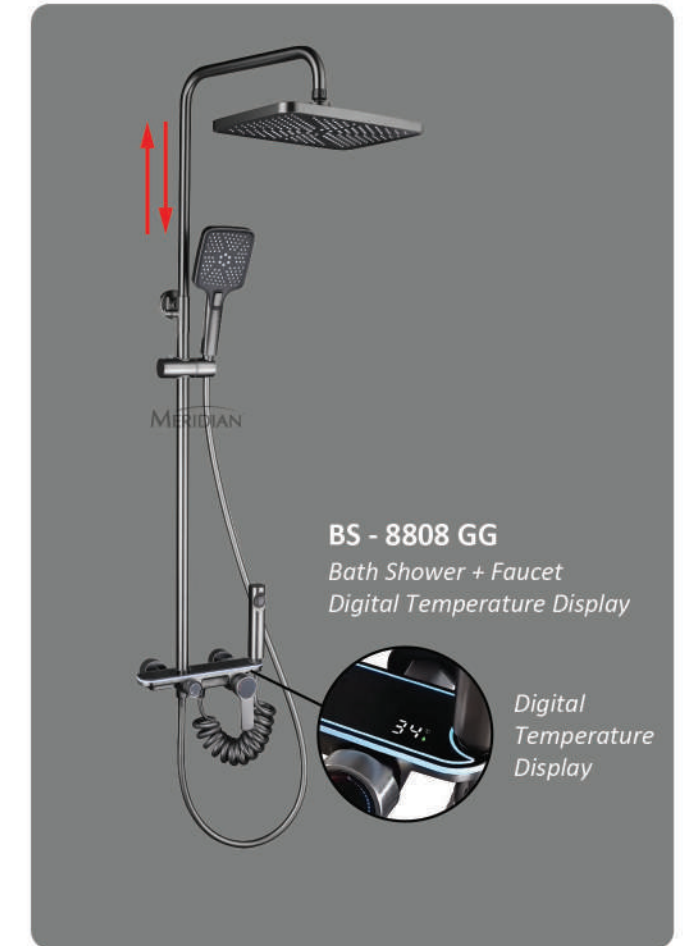

ABOUT COMPANY

We play an active role in the development of bathroom interior design, particularly by highlighting innovations of the latest models. We strive to provide innovation and convenience as our top priorities to achieve customer satisfaction.

MERIDIAN was established in 1997 and entered the emerging domestic sanitary ware market with the MERIDIAN brand. We developed acrylic bathtubs using high-quality materials from Lucite International Corporation Technology, and today our factory stands proudly in the heart of Jakarta, within Indonesia's property and building material industry.

In 2003, MERIDIAN expanded its production and established a second production line for sanitary products, such as bathtubs, washbasins, toilet bowls, and kitchen sinks made of cultured marble. Around the same time, we achieved a breakthrough in material development. We collaborated using Japanese technology to thoroughly mix layered acrylic, cultured marble, and reinforced fiberglass to produce acrylic onyx, a new material that offers easy maintenance.

By 2007, we began importing sanitary ware from China to combine with our own manufactured products such as ceramic toilets and basins, shower screens, glass basins, faucets, bathroom accessories, fittings, LED mirrors, aluminium doors, MDF & WPC doors, steel doors, and many other new products, completing our mission as a Meridian home builder company.

MERIDIAN's all-encompassing services now reach all provinces of Indonesia, where we currently provide for a wide range of customers, from private homes to hotels and resorts. MERIDIAN will continue its pursuit of perfection in both product quality and service.

• INDEX

01 - 08	Bath Shower & Shower Panel
09 - 10	Sensor Tap
11 - 13	Premium Series Tap
14 - 17	Chrome Brass Cold Tap
18 - 20	Stainless Steel Tap
21 - 22	Bathtub Filler
23 - 28	Bath Shower Fittings
28 - 29	Tap Fittings
30 - 31	Floor Drain & Roof Drain
32 - 34	Premium Series Accessories
35 - 39	Accessories - Stainless Steel
40 - 47	Stainless Kitchen Sink
48	Marble Kitchen Sink
49 - 50	Dish Rack
51 - 54	Basin Cabinet - Carbon Fiber
54	Basin Cabinet - Stainless Steel
55	Glass Basin
56	Mirror Cabinet & LED Mirror
57 - 61	Shower Screen
62	Shower Tray
63 - 76	Bathtub - Acrylic
77 - 84	Bathtub - Marble
85	Bathtub Equipment
86 - 87	Ceramic Wash Basin
88 - 92	Marble Wash Basin
93	Ceramic Urinoir
94	Ceramic Closet
95 - 98	Aluminium Door
99 - 102	UPVC Door
102	Interior Door
103	Steel Door - ECO
104 - 106	Steel Door - Luxury
107 - 108	Steel Door - Premium
108	Wood Door - MDF & WPC
109	Aluminium Window
110	UPVC Window
111	Door Installation Method
112	Acrylic Crystal Benefits

Color Option:

BL
Matte Black

GG
Gun Grey

CH
Chrome