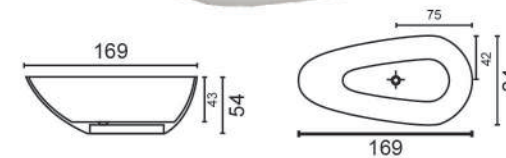

153 x 153 x 60cm (L x W x H)

VIRGO
(155 x 155 x 60cm)

LONGBEACH
(145 x 145 x 58cm)

ORLANDO
(125 x 125 x 58cm)

VIORIA
(150 x 150 x 60cm)

MAGNOPLUS
(135 x 135 x 55cm)

MAGNOLIA
(Drop-in Bathtub)

135 x 135 x 42cm (L x W x H)

BALIA
(Drop-in Bathtub)

141 x 141 x 42cm (L x W x H)

Corner Drop-in Series

RUMANIA
(Drop-in Bathtub)

129 x 129 x 39cm (L x W x H)

STELARIA
(Drop-in Bathtub)

A 139 x 139 x 49cm (L x W x H)
B 125 x 125 x 45cm (L x W x H)

INFINITY
(Standing Bathtub)

(178 x 90 x 73cm)

INFINITY BLACK WHITE
(Standing Bathtub)

(178 x 90 x 73cm)

ETERNAL
(169 x 80 x 65cm)

ATHENA
(170 x 79 x 53cm)

LEXUS
(169 x 84 x 54cm)

LEXUS BLACK WHITE
(169 x 84 x 54cm)