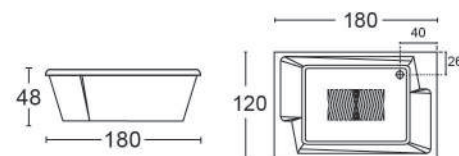

180 x 180 x 63cm (L x W x H)

QUEEN SPA
(Drop-in Minipool)

180 x 180 x 50cm (L x W x H)

KING SPA
(Drop-in Bathtub)

202 x 142 x 50cm (L x W x H)

AURIA
(Drop-in Bathtub)

173 x 145 x 48cm (L x W x H)

LUNA PLUS

(Standing Bathtub)

180 x 120 x 55cm (L x W x H)

LUNA SPA

(Drop-in Bathtub)

180 x 120 x 48cm (L x W x H)

Round Series

SAIL

(Standing Bathtub)

130 x 130 x 58cm (L x W x H)

ZEN

(Drop-in Bathtub)

145 x 145 x 49cm (L x W x H)

VIENNA

A (180 x 83 x 73cm)

B (160 x 75 x 73cm)

SYDNEY