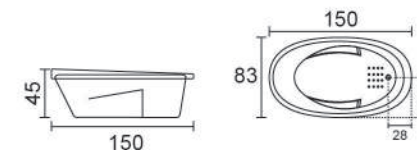

NEW PRODUCT

EXPORT QUALITY

ISAAC
(148 x 74 x 61cm)
seamless

NEW PRODUCT

EXPORT QUALITY

KATE
(153 x 74 x 61cm)

NEW PRODUCT

EXPORT QUALITY

MORGAN
(153 x 81 x 60cm)

NEW PRODUCT

EXPORT QUALITY

SKYLAR
(178 x 87 x 76cm)

NEW PRODUCT

EXPORT QUALITY

JAVA
(170 x 91 x 44cm)

OVALIA
(183 x 111 x 53cm)

MILAN
(170 x 75 x 40cm)

ELDORADO
(188 x 110 x 48cm)

MARINO
(170 x 80 x 40cm)

VICTORIA
(180 x 85 x 48cm)

OMEGA
(150 x 83 x 45cm)

AMERIA
(182 x 91 x 49cm)

VIVA
(175 x 85 x 45cm)

PRADO
(170 x 75 x 40cm)

HAWAII
(183 x 110 x 48cm)

OAKWOOD
(160 x 75 x 51cm)

MALIBU
(150 x 75 x 44cm)

KENZI
(164 x 84 x 43cm)

STANDARD
A (170 x 75 x 38cm)
B (170 x 70 x 38cm)

LISSA
A (170 x 75 x 38cm)
B (150 x 70 x 38cm)

ELLISE
(138 x 75 x 40cm)