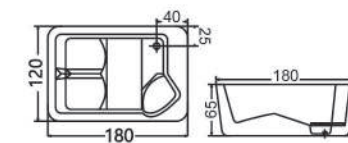

230 x 165 x 85cm (L x W x H)
Jacuzzi Whirlpool + Turbopool + Kran + Avur

www.meridianbathroom.com

BELLEVUE PLUS
(Free Standing Bathtub)

180 x 120 x 65cm (L x W x H)
Jacuzzi Whirlpool + Faucet + Avur

QUEEN SPA PLUS
(Standing Minipool)