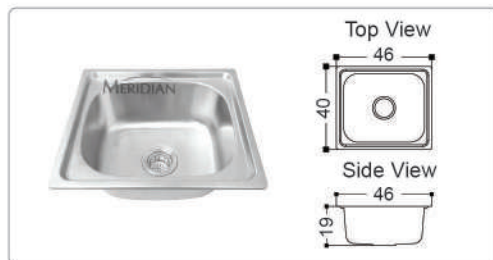

MB - 4539
(46 x 40 x 19cm)