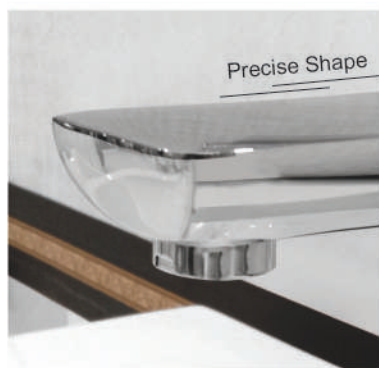

automatically turn on & off when your hands entering & leaving sensor range.

1 - 16 cm