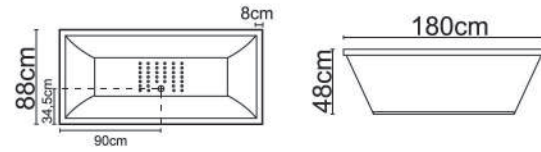

180 x 88 x 60cm (L x W x H)

LEON
(180 x 120 x 50cm)

TWIN
(170 x 140 x 42cm)

SPECTRUM
(180 x 120 x 48cm)

LOTUS
(180 x 81 x 47cm)

BARCELONA
(170 x 79 x 41cm)

MADRID
(170 x 80 x 42cm)

TITAN
(180 x 88 x 48cm)

BELAGIO
(169 x 79 x 41)

FISTRO
(170 x 80 x 41cm)

VEGA
(169 x 79 x 41)

VICO
(175 x 85 x 45cm)

BELLARIA
(Drop-in Bathtub)

A (170 x 75 x 38cm)
B (140 x 70 x 37cm)

LILAC
(Drop-in Bathtub)

A (170 x 75 x 38cm)
B (150 x 70 x 38cm)

Long Drop-in Series

TITANIA
(Drop-in Bathtub)

A (170 x 75 x 38cm)
B (150 x 70 x 38cm)

MILANO
(Drop-in Bathtub)

A (170 x 80 x 40cm)
B (150 x 75 x 38cm)

CENTURY
(150 x 150 x 56cm)

ARIA
(150 x 150 x 54cm)

CASANOVA
(146 x 100 x 48cm)