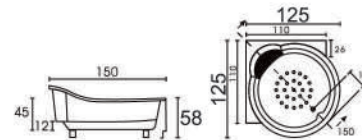

153 x 153 x 60cm (L x W x H)

VIRGO
(155 x 155 x 60cm)

LONGBEACH
(145 x 145 x 58cm)

ORLANDO
(125 x 125 x 58cm)

VIORIA
(150 x 150 x 60cm)

MAGNOPLUS
(135 x 135 x 55cm)

MAGNOLIA
(Drop-in Bathtub)

135 x 135 x 42cm (L x W x H)

BALIA
(Drop-in Bathtub)

141 x 141 x 42cm (L x W x H)

Corner Drop-in Series

RUMANIA
(Drop-in Bathtub)

129 x 129 x 39cm (L x W x H)

STELARIA
(Drop-in Bathtub)

A 139 x 139 x 49cm (L x W x H)
B 125 x 125 x 45cm (L x W x H)