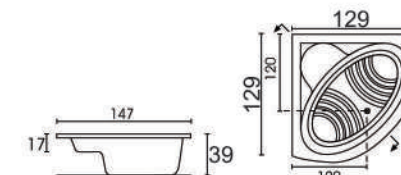

153 x 153 x 60cm (L x W x H)

VIRGO
(155 x 155 x 60cm)

LONGBEACH
(145 x 145 x 58cm)

ORLANDO
(125 x 125 x 58cm)

VIORIA
(150 x 150 x 60cm)

MAGNOPLUS
(135 x 135 x 55cm)

MAGNOLIA
(Drop-in Bathtub)

135 x 135 x 42cm (L x W x H)

BALIA
(Drop-in Bathtub)

141 x 141 x 42cm (L x W x H)

Corner Drop-in Series

RUMANIA
(Drop-in Bathtub)

129 x 129 x 39cm (L x W x H)

STELARIA
(Drop-in Bathtub)

A 139 x 139 x 49cm (L x W x H)
B 125 x 125 x 45cm (L x W x H)