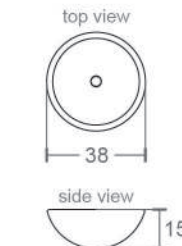

Long Drop-in Series

TITANIA
(Drop-in Bathtub)

A (170 x 75 x 38cm)
B (150 x 70 x 38cm)

MILANO
(Drop-in Bathtub)

A (170 x 80 x 40cm)
B (150 x 75 x 38cm)

CENTURY
(150 x 150 x 56cm)

ARIA
(150 x 150 x 54cm)

CASANOVA
(146 x 100 x 48cm)

Corner Bathtub

Long Bathtub

Wastafel Meja

Bowl Wastafel

WM - 8004
70 x 48 x 23cm

WM-8032
70 x 48 x 21cm

WM-8072A
70 x 48 x 21cm

WM - 8065
70 x 48 x 24cm

W - 8004
38 x 38 x 15cm

W - 8032
48 x 37.5 x 13cm

W - 8072A
48 x 37.5 x 13cm

W - 8065
41 x 41 x 16cm

side perspective

front perspective

Wastafel Meja

WM - 8117
90 x 55 x 23cm