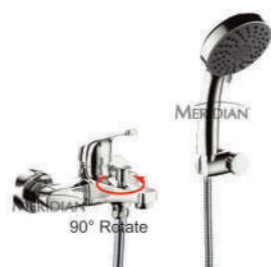

F - 317 - 4HC
Bath Shower Mixer
HOT & COLD