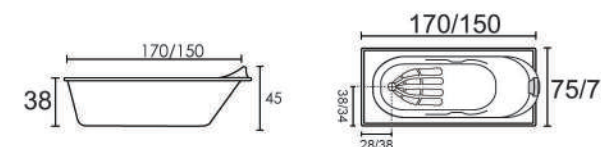

180 x 88 x 60cm (L x W x H)

LEON
(180 x 120 x 50cm)

TWIN
(170 x 140 x 42cm)

SPECTRUM
(180 x 120 x 48cm)

LOTUS
(180 x 81 x 47cm)

BARCELONA
(170 x 79 x 41cm)

MADRID
(170 x 80 x 42cm)

TITAN
(180 x 88 x 48cm)

BELAGIO
(169 x 79 x 41)

FISTRO
(170 x 80 x 41cm)

VEGA
(169 x 79 x 41)

VICO
(175 x 85 x 45cm)

BELLARIA
(Drop-in Bathtub)

A (170 x 75 x 38cm)
B (140 x 70 x 37cm)

LILAC
(Drop-in Bathtub)

A (170 x 75 x 38cm)
B (150 x 70 x 38cm)

Long Drop-in Series

TITANIA
(Drop-in Bathtub)

A (170 x 75 x 38cm)
B (150 x 70 x 38cm)

MILANO
(Drop-in Bathtub)

A (170 x 80 x 40cm)
B (150 x 75 x 38cm)

CENTURY
(150 x 150 x 56cm)

ARIA
(150 x 150 x 54cm)

CASANOVA
(146 x 100 x 48cm)