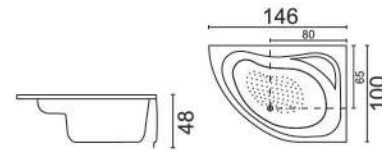

BELAGIO
(169 x 79 x 41)

FISTRO
(170 x 80 x 41cm)

VEGA
(169 x 79 x 41)

VICO
(175 x 85 x 45cm)

BELLARIA
(Drop-in Bathtub)

A (170 x 75 x 38cm)
B (140 x 70 x 37cm)

LILAC
(Drop-in Bathtub)

A (170 x 75 x 38cm)
B (150 x 70 x 38cm)

Long Drop-in Series

TITANIA
(Drop-in Bathtub)

A (170 x 75 x 38cm)
B (150 x 70 x 38cm)

MILANO
(Drop-in Bathtub)

A (170 x 80 x 40cm)
B (150 x 75 x 38cm)

CENTURY
(150 x 150 x 56cm)

ARIA
(150 x 150 x 54cm)

CASANOVA
(146 x 100 x 48cm)