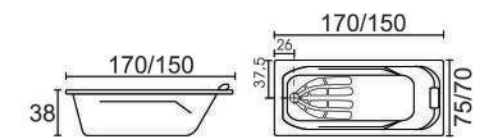

BELAGIO
(169 x 79 x 41)

FISTRO
(170 x 80 x 41cm)

VEGA
(169 x 79 x 41)

VICO
(175 x 85 x 45cm)

BELLARIA
(Drop-in Bathtub)

A (170 x 75 x 38cm)
B (140 x 70 x 37cm)

LILAC
(Drop-in Bathtub)

A (170 x 75 x 38cm)
B (150 x 70 x 38cm)

Long Drop-in Series

TITANIA
(Drop-in Bathtub)

A (170 x 75 x 38cm)
B (150 x 70 x 38cm)

MILANO
(Drop-in Bathtub)

A (170 x 80 x 40cm)
B (150 x 75 x 38cm)

CENTURY
(150 x 150 x 56cm)

ARIA
(150 x 150 x 54cm)

CASANOVA
(146 x 100 x 48cm)