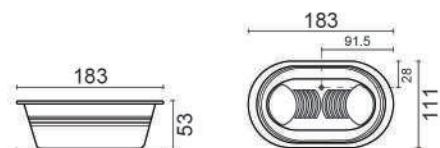

NEW PRODUCT

EXPORT QUALITY

ISAAC
(148 x 74 x 61cm)
seamless

NEW PRODUCT

EXPORT QUALITY

KATE
(153 x 74 x 61cm)

NEW PRODUCT

EXPORT QUALITY

MORGAN
(153 x 81 x 60cm)

NEW PRODUCT

EXPORT QUALITY

SKYLAR
(178 x 87 x 76cm)

NEW PRODUCT

EXPORT QUALITY

JAVA
(170 x 91 x 44cm)

OVALIA
(183 x 111 x 53cm)

MILAN
(170 x 75 x 40cm)

ELDORADO
(188 x 110 x 48cm)

MARINO
(170 x 80 x 40cm)

VICTORIA
(180 x 85 x 48cm)

OMEGA
(150 x 83 x 45cm)

AMERIA
(182 x 91 x 49cm)

VIVA
(175 x 85 x 45cm)

PRADO
(170 x 75 x 40cm)

HAWAII
(183 x 110 x 48cm)

OAKWOOD
(160 x 75 x 51cm)

MALIBU
(150 x 75 x 44cm)

KENZI
(164 x 84 x 43cm)

STANDARD
A (170 x 75 x 38cm)
B (170 x 70 x 38cm)

LISSA
A (170 x 75 x 38cm)
B (150 x 70 x 38cm)

ELLISE
(138 x 75 x 40cm)