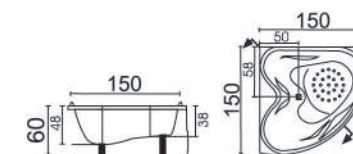

HAWAII
(183 x 110 x 48cm)

OAKWOOD
(160 x 75 x 51cm)

MALIBU
(150 x 75 x 44cm)

KENZI
(164 x 84 x 43cm)

STANDARD
A (170 x 75 x 38cm)
B (170 x 70 x 38cm)

LISSA
A (170 x 75 x 38cm)
B (150 x 70 x 38cm)

ELLISE
(138 x 75 x 40cm)

FEMINA
A (180 x 90 x 47cm)
B (170 x 85 x 47cm)

FLAMINGO
(170 x 75 x 38cm)

AQUAMARINE
(Free-standing Bathtub)
142 x 142 x 58cm (L x W x H)

HONEYMOON
(Free-standing Bathtub)

150 x 150 x 60cm (L x W x H)

LATVIA
(Free-standing Bathtub)

153 x 153 x 60cm (L x W x H)

VIRGO
(155 x 155 x 60cm)

LONGBEACH
(145 x 145 x 58cm)

ORLANDO
(125 x 125 x 58cm)

VIORIA
(150 x 150 x 60cm)

MAGNOPLUS
(135 x 135 x 55cm)

MAGNOLIA
(Drop-in Bathtub)

135 x 135 x 42cm (L x W x H)