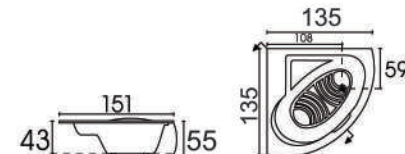

FEMINA
A (180 x 90 x 47cm)
B (170 x 85 x 47cm)

FLAMINGO
(170 x 75 x 38cm)

AQUAMARINE
(Free-standing Bathtub)
142 x 142 x 58cm (L x W x H)

HONEYMOON
(Free-standing Bathtub)

150 x 150 x 60cm (L x W x H)

LATVIA
(Free-standing Bathtub)

153 x 153 x 60cm (L x W x H)

VIRGO
(155 x 155 x 60cm)

LONGBEACH
(145 x 145 x 58cm)

ORLANDO
(125 x 125 x 58cm)

VIORIA
(150 x 150 x 60cm)

MAGNOPLUS
(135 x 135 x 55cm)

MAGNOLIA
(Drop-in Bathtub)

135 x 135 x 42cm (L x W x H)

BALIA
(Drop-in Bathtub)

141 x 141 x 42cm (L x W x H)

Corner Drop-in Series

RUMANIA
(Drop-in Bathtub)

129 x 129 x 39cm (L x W x H)

STELARIA
(Drop-in Bathtub)

A 139 x 139 x 49cm (L x W x H)
B 125 x 125 x 45cm (L x W x H)