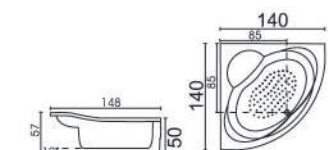

Long Drop-in Series

TITANIA
(Drop-in Bathtub)

A (170 x 75 x 38cm)
B (150 x 70 x 38cm)

MILANO
(Drop-in Bathtub)

A (170 x 80 x 40cm)
B (150 x 75 x 38cm)

CENTURY
(150 x 150 x 56cm)

ARIA
(150 x 150 x 54cm)

CASANOVA
(146 x 100 x 48cm)

PARIS
(150 x 150 x 50cm)

VALENCIA
(122 x 122 x 48cm)

MONTANA
(125 x 125 x 45cm)

PRESTISE
(128 x 128 x 45cm)

RAVENA
(140 x 140 x 50cm)

REGENT
(140 x 140 x 50cm)

VENUS
(140 x 140 x 50cm)

Jacuzzi (USA)
1.2 HP Pump
40 x 13 x 22cm