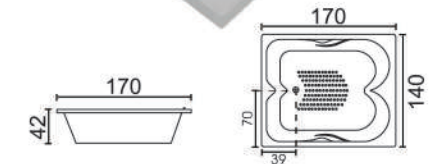

VERTU
(169 x 80 x 49cm)

VERTU BLACK WHITE
(169 x 80 x 49cm)

ROYAL QUEEN
(161.5 x 77 x 76cm)

Available in Material: • Marble
• Onyx

VIRGIN
(Standing Bathtub)

175 x 80 x 55cm (L x W x H)

TITANIUM
(Standing Bathtub)

180 x 88 x 60cm (L x W x H)

LEON
(180 x 120 x 50cm)

TWIN
(170 x 140 x 42cm)

SPECTRUM
(180 x 120 x 48cm)

LOTUS
(180 x 81 x 47cm)

BARCELONA
(170 x 79 x 41cm)

MADRID
(170 x 80 x 42cm)

TITAN
(180 x 88 x 48cm)