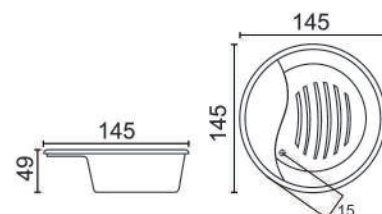

130 x 130 x 58cm (L x W x H)

ZEN

(Drop-in Bathtub)

145 x 145 x 49cm (L x W x H)

VIENNA

A (180 x 83 x 73cm)

B (160 x 75 x 73cm)

SYDNEY

(175 x 85 x 62.5cm)

MIAMI

(170 x 75 x 55cm)

LONGCHAMP

(170 x 75 x 58cm)

MANCHESTER

(170 x 75 x 55cm)

MANHATTAN