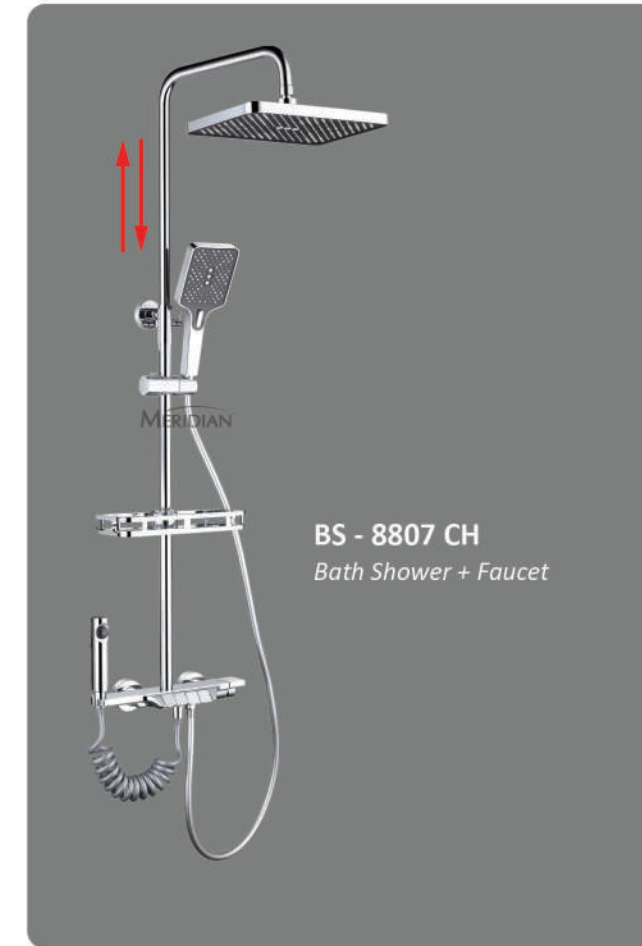

ABOUT COMPANY

We play an active role in the development of bathroom interior design, particularly by highlighting innovations of the latest models. We strive to provide innovation and convenience as our top priorities to achieve customer satisfaction.

MERIDIAN was established in 1997 and entered the emerging domestic sanitary ware market with the MERIDIAN brand. We developed acrylic bathtubs using high-quality materials from Lucite International Corporation Technology, and today our factory stands proudly in the heart of Jakarta, within Indonesia's property and building material industry.

In 2003, MERIDIAN expanded its production and established a second production line for sanitary products, such as bathtubs, washbasins, toilet bowls, and kitchen sinks made of cultured marble. Around the same time, we achieved a breakthrough in material development. We collaborated using Japanese technology to thoroughly mix layered acrylic, cultured marble, and reinforced fiberglass to produce acrylic onyx, a new material that offers easy maintenance.

By 2007, we began importing sanitary ware from China to combine with our own manufactured products such as ceramic toilets and basins, shower screens, glass basins, faucets, bathroom accessories, fittings, LED mirrors, aluminium doors, MDF & WPC doors, steel doors, and many other new products, completing our mission as a Meridian home builder company.

MERIDIAN's all-encompassing services now reach all provinces of Indonesia, where we currently provide for a wide range of customers, from private homes to hotels and resorts. MERIDIAN will continue its pursuit of perfection in both product quality and service.

• INDEX

01 - 08	Bath Shower & Shower Panel
09 - 10	Sensor Tap
11 - 13	Premium Series Tap
14 - 17	Chrome Brass Cold Tap
18 - 20	Stainless Steel Tap
21 - 22	Bathtub Filler
23 - 28	Bath Shower Fittings
28 - 29	Tap Fittings
30 - 31	Floor Drain & Roof Drain
32 - 34	Premium Series Accessories
35 - 39	Accessories - Stainless Steel
40 - 47	Stainless Kitchen Sink
48	Marble Kitchen Sink
49 - 50	Dish Rack
51 - 54	Basin Cabinet - Carbon Fiber
54	Basin Cabinet - Stainless Steel
55	Glass Basin
56	Mirror Cabinet & LED Mirror
57 - 61	Shower Screen
62	Shower Tray
63 - 76	Bathtub - Acrylic
77 - 84	Bathtub - Marble
85	Bathtub Equipment
86 - 87	Ceramic Wash Basin
88 - 92	Marble Wash Basin
93	Ceramic Urinoir
94	Ceramic Closet
95 - 98	Aluminium Door
99 - 102	UPVC Door
102	Interior Door
103	Steel Door - ECO
104 - 106	Steel Door - Luxury
107 - 108	Steel Door - Premium
108	Wood Door - MDF & WPC
109	Aluminium Window
110	UPVC Window
111	Door Installation Method
112	Acrylic Crystal Benefits

Color Option:

BL
Matte Black

GG
Gun Grey

CH
Chrome