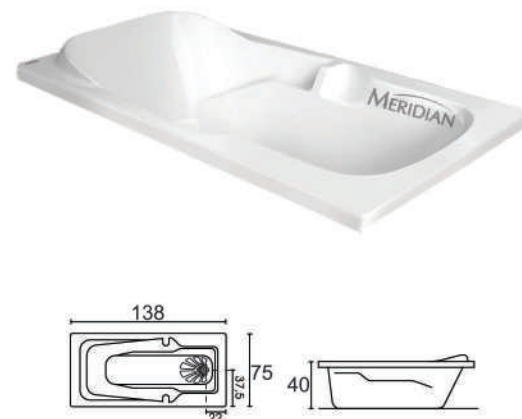

MORGAN
(153 x 81 x 60cm)

NEW PRODUCT

EXPORT QUALITY

SKYLAR
(178 x 87 x 76cm)

NEW PRODUCT

EXPORT QUALITY

JAVA
(170 x 91 x 44cm)

OVALIA
(183 x 111 x 53cm)

MILAN
(170 x 75 x 40cm)

ELDORADO
(188 x 110 x 48cm)

MARINO
(170 x 80 x 40cm)

VICTORIA
(180 x 85 x 48cm)

OMEGA
(150 x 83 x 45cm)

AMERIA
(182 x 91 x 49cm)

VIVA
(175 x 85 x 45cm)

PRADO
(170 x 75 x 40cm)

HAWAII
(183 x 110 x 48cm)

OAKWOOD
(160 x 75 x 51cm)

MALIBU
(150 x 75 x 44cm)

KENZI
(164 x 84 x 43cm)

STANDARD
A (170 x 75 x 38cm)
B (170 x 70 x 38cm)

LISSA
A (170 x 75 x 38cm)
B (150 x 70 x 38cm)

ELLISE
(138 x 75 x 40cm)

FEMINA
A (180 x 90 x 47cm)
B (170 x 85 x 47cm)

FLAMINGO
(170 x 75 x 38cm)

AQUAMARINE
(Free-standing Bathtub)
142 x 142 x 58cm (L x W x H)

HONEYMOON
(Free-standing Bathtub)

150 x 150 x 60cm (L x W x H)

LATVIA
(Free-standing Bathtub)