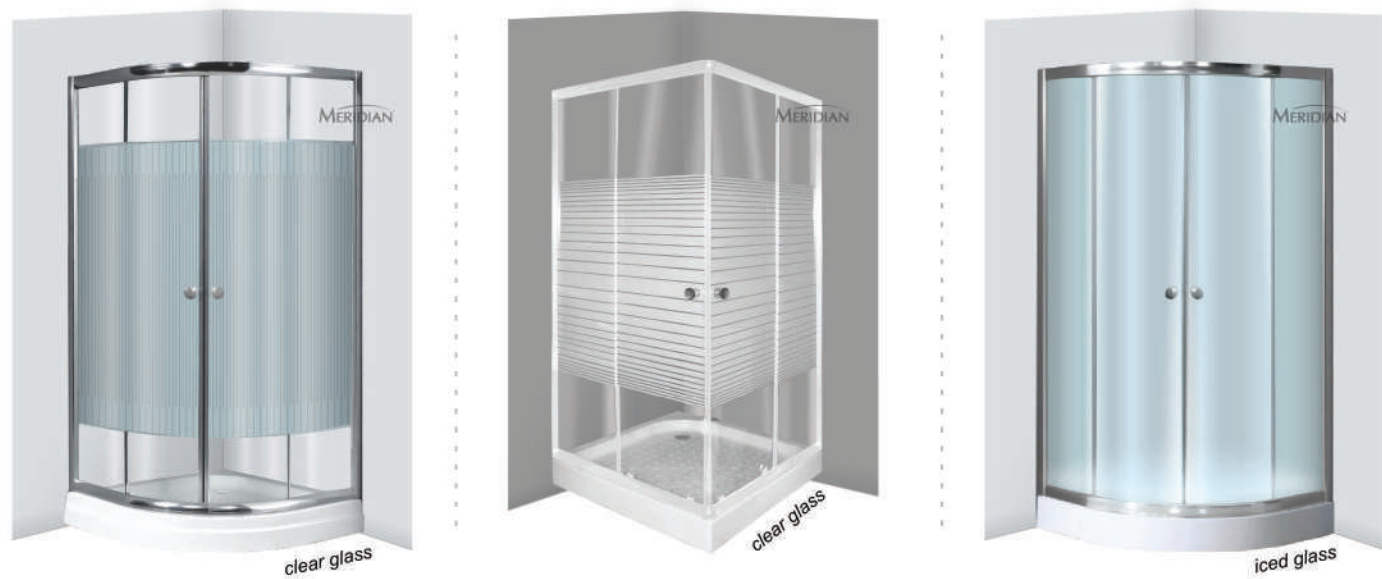

JSB - 7091
(80 x 52cm)
Red

JSB - 8005
(60 x 52cm)
Bronze

JSB - 1023
(35 x 45cm)
black

MC 601-70
(66 x 13 x 64cm)

MC 617-60
(56 x 11 x 68cm)

MC 619-60
(56 x 13 x 71cm)

MC 633-70
(64 x 11 x 68cm)

MC 639-60
(56 x 13 x 68cm)

LED MIRROR (Cermin LED)

LM - 808
(60 x 80cm)

LM - 807
(60 x 60cm)

COSMETIC MIRROR (Cermin Kosmetik)

CM - 801
(20cm)

SSC 01
(90 x 90 x 195cm)
White / Chrome Frame
Sliding Door

SSC 02
(90 x 90 x 195cm)
White / Chrome Frame
Sliding Door

SSC 03
(90 x 90 x 195cm)
White / Chrome Frame
Sliding Door

SSC 05
(90 x 90 x 195cm)
White / Chrome Frame
Sliding Door

SSC 07
(90 x 90 x 195cm)
White / Chrome Frame
Sliding Door

SSC 08
(90 x 90 x 195cm)
White / Chrome Frame
Sliding Door

SSC 10
A (90 x 90 x 195cm)
B (100 x 100 x 193cm)
White / Chrome Frame
Sliding Door

SSC 17
(90 x 90 x 195cm)
White / Chrome Frame
Sliding Door

SSC 26
(90 x 90 x 193cm)
Chrome Frame
Sliding Door

SSC 20 White
 B (90 x 90 x 190cm)
 C (100 x 100 x 190cm)
 White Frame