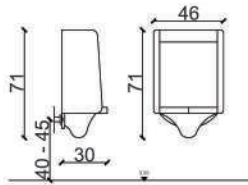

UR - 318
(46 x 30 x 71cm)