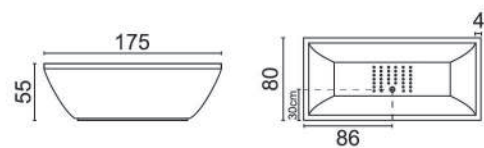

VERTU
(169 x 80 x 49cm)

VERTU BLACK WHITE
(169 x 80 x 49cm)

ROYAL QUEEN
(161.5 x 77 x 76cm)

Available in Material: • Marble
• Onyx

VIRGIN
(Standing Bathtub)

175 x 80 x 55cm (L x W x H)

TITANIUM
(Standing Bathtub)

180 x 88 x 60cm (L x W x H)

LEON
(180 x 120 x 50cm)

TWIN
(170 x 140 x 42cm)

SPECTRUM
(180 x 120 x 48cm)

LOTUS
(180 x 81 x 47cm)

BARCELONA
(170 x 79 x 41cm)

MADRID
(170 x 80 x 42cm)

TITAN
(180 x 88 x 48cm)