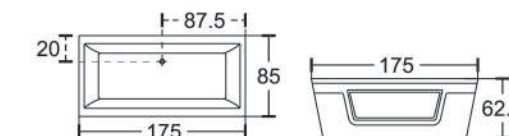

130 x 130 x 58cm (L x W x H)

ZEN

(Drop-in Bathtub)

145 x 145 x 49cm (L x W x H)

VIENNA

A (180 x 83 x 73cm)

B (160 x 75 x 73cm)

SYDNEY

(175 x 85 x 62.5cm)

MIAMI

(170 x 75 x 55cm)

LONGCHAMP

(170 x 75 x 58cm)

MANCHESTER

(170 x 75 x 55cm)

MANHATTAN