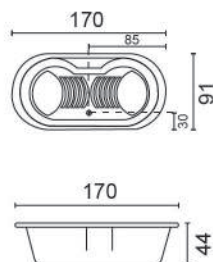

NEW PRODUCT

EXPORT QUALITY

ISAAC
(148 x 74 x 61cm)
seamless

NEW PRODUCT

EXPORT QUALITY

KATE
(153 x 74 x 61cm)

NEW PRODUCT

EXPORT QUALITY

MORGAN
(153 x 81 x 60cm)

NEW PRODUCT

EXPORT QUALITY

SKYLAR
(178 x 87 x 76cm)

NEW PRODUCT

EXPORT QUALITY

JAVA
(170 x 91 x 44cm)

OVALIA
(183 x 111 x 53cm)

MILAN
(170 x 75 x 40cm)

ELDORADO
(188 x 110 x 48cm)

MARINO
(170 x 80 x 40cm)

VICTORIA
(180 x 85 x 48cm)

OMEGA
(150 x 83 x 45cm)

AMERIA
(182 x 91 x 49cm)

VIVA
(175 x 85 x 45cm)

PRADO
(170 x 75 x 40cm)