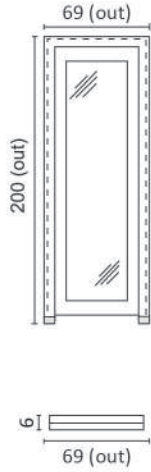

**Spesifikasi pintu aluminium
ALD MV 69cm**

Ukuran lubang dinding yang harus disiapkan (in) : **69 x 200cm**

Ukuran architrave pintu (out) : **69 x 200cm**

(include kusen, daun pintu dan minimalist handle)

BATHROOM UPVC DOOR (Pintu Kamar Mandi UPVC)

Keunggulan

- Bahan baku material UPVC kualitas tinggi
- Warna cerah & mengkilap
- Handle Stainless Eksklusif
- Material tebal & tahan benturan
- Tahan terhadap air & panas matahari
- Desain minimalis & elegan