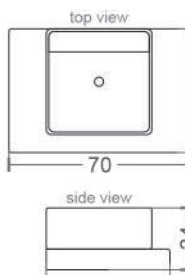

BELAGIO
(169 x 79 x 41)

FISTRO
(170 x 80 x 41cm)

VEGA
(169 x 79 x 41)

VICO
(175 x 85 x 45cm)

BELLARIA
(Drop-in Bathtub)

A (170 x 75 x 38cm)
B (140 x 70 x 37cm)

LILAC
(Drop-in Bathtub)

A (170 x 75 x 38cm)
B (150 x 70 x 38cm)

Long Drop-in Series

TITANIA
(Drop-in Bathtub)

A (170 x 75 x 38cm)
B (150 x 70 x 38cm)

MILANO
(Drop-in Bathtub)

A (170 x 80 x 40cm)
B (150 x 75 x 38cm)

CENTURY
(150 x 150 x 56cm)

ARIA
(150 x 150 x 54cm)

CASANOVA
(146 x 100 x 48cm)

Corner Bathtub

Long Bathtub

Wastafel Meja

Bowl Wastafel

WM - 8004
70 x 48 x 23cm

WM-8032
70 x 48 x 21cm

WM-8072A
70 x 48 x 21cm

WM - 8065
70 x 48 x 24cm

W - 8004
38 x 38 x 15cm

W - 8032
48 x 37.5 x 13cm

W - 8072A
48 x 37.5 x 13cm

W - 8065
41 x 41 x 16cm

side perspective

front perspective

Wastafel Meja

WM - 8117
90 x 55 x 23cm