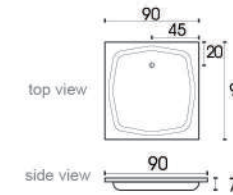

clear glass

SSC 27A H
(120 x 200cm)
White Frame

SSC 29C H
(165 x 200cm)
White Frame

clear glass

SSC 33
A (130 x 200cm)
B (150 x 200cm)
Black Frame

clear glass

Diamond (Acrylic)
90 x 90 x 7cm

Torio (Acrylic)
A : 90 x 80 x 23 cm
B : 90 x 80 x 15 cm
C : 80 x 80 x 15 cm

Standart 90 / 80 (Acrylic)
A : 90 x 90 x 7 cm
B : 80 x 80 x 7 cm

Desira (Acrylic)
90 x 90 x 16cm

Apolo (Acrylic)
90 x 90 x 14cm

Sanilux (Acrylic)
90 x 90 x 13cm

Princess (Marble)
A : 90 x 90 x 13 cm
B : 80 x 80 x 13 cm