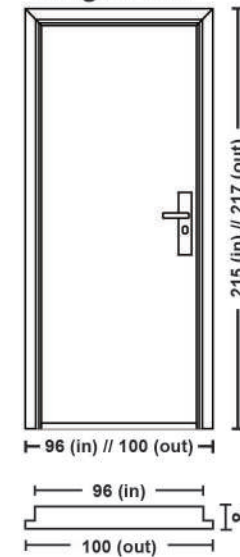

Single Door