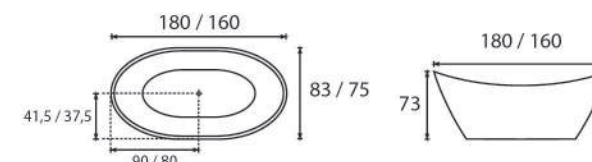

130 x 130 x 58cm (L x W x H)

ZEN

(Drop-in Bathtub)

145 x 145 x 49cm (L x W x H)

VIENNA

A (180 x 83 x 73cm)

B (160 x 75 x 73cm)

SYDNEY

(175 x 85 x 62.5cm)

MIAMI

(170 x 75 x 55cm)

LONGCHAMP

(170 x 75 x 58cm)

MANCHESTER

(170 x 75 x 55cm)

MANHATTAN