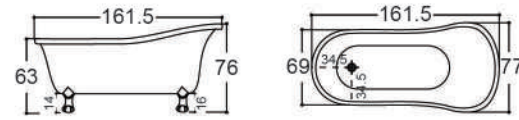

VERTU
(169 x 80 x 49cm)

VERTU BLACK WHITE
(169 x 80 x 49cm)

ROYAL QUEEN
(161.5 x 77 x 76cm)

Available in Material: • Marble
• Onyx

VIRGIN
(Standing Bathtub)

175 x 80 x 55cm (L x W x H)

TITANIUM
(Standing Bathtub)