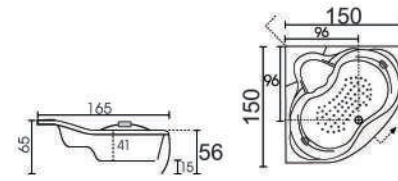

BELAGIO
(169 x 79 x 41)

FISTRO
(170 x 80 x 41cm)

VEGA
(169 x 79 x 41)

VICO
(175 x 85 x 45cm)

BELLARIA
(Drop-in Bathtub)

A (170 x 75 x 38cm)
B (140 x 70 x 37cm)

LILAC
(Drop-in Bathtub)

A (170 x 75 x 38cm)
B (150 x 70 x 38cm)

Long Drop-in Series

TITANIA
(Drop-in Bathtub)

A (170 x 75 x 38cm)
B (150 x 70 x 38cm)

MILANO
(Drop-in Bathtub)

A (170 x 80 x 40cm)
B (150 x 75 x 38cm)

CENTURY
(150 x 150 x 56cm)

ARIA
(150 x 150 x 54cm)

CASANOVA
(146 x 100 x 48cm)