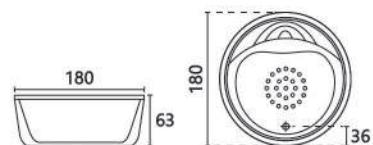

Crown (Marble)
90 x 90 x 13cm

**ACRYLIC & MARBLE BATHTUB
COLLECTION**

BULGARI PLUS
(Standing Minipool)

BULGARI SPA
(Drop-in Minipool)

230 x 165 x 85cm (L x W x H)
Jacuzzi Whirlpool + Turbopool + Kran + Avur

230 x 165 x 85cm (L x W x H)
Jacuzzi Whirlpool + Turbopool + Kran + Avur

www.meridianbathroom.com

BELLEVUE PLUS
(Free Standing Bathtub)

180 x 120 x 65cm (L x W x H)
Jacuzzi Whirlpool + Faucet + Avur

QUEEN SPA PLUS
(Standing Minipool)

180 x 180 x 63cm (L x W x H)

QUEEN SPA
(Drop-in Minipool)

180 x 180 x 50cm (L x W x H)

KING SPA
(Drop-in Bathtub)

202 x 142 x 50cm (L x W x H)

AURIA
(Drop-in Bathtub)

173 x 145 x 48cm (L x W x H)

LUNA PLUS