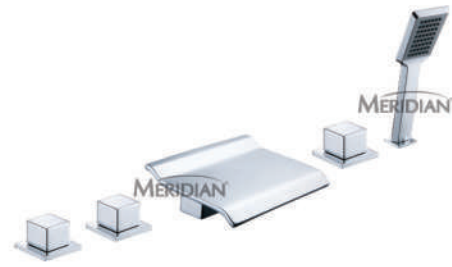

BT - 50301
Bathtub Filler
HOT & COLD