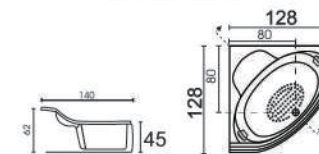

BELAGIO
(169 x 79 x 41)

FISTRO
(170 x 80 x 41cm)

VEGA
(169 x 79 x 41)

VICO
(175 x 85 x 45cm)

BELLARIA
(Drop-in Bathtub)

A (170 x 75 x 38cm)
B (140 x 70 x 37cm)

LILAC
(Drop-in Bathtub)

A (170 x 75 x 38cm)
B (150 x 70 x 38cm)

Long Drop-in Series

TITANIA
(Drop-in Bathtub)

A (170 x 75 x 38cm)
B (150 x 70 x 38cm)

MILANO
(Drop-in Bathtub)

A (170 x 80 x 40cm)
B (150 x 75 x 38cm)

CENTURY
(150 x 150 x 56cm)

ARIA
(150 x 150 x 54cm)

CASANOVA
(146 x 100 x 48cm)

PARIS
(150 x 150 x 50cm)

VALENCIA
(122 x 122 x 48cm)

MONTANA
(125 x 125 x 45cm)

PRESTISE
(128 x 128 x 45cm)

RAVENA
(140 x 140 x 50cm)

REGENT
(140 x 140 x 50cm)

VENUS
(140 x 140 x 50cm)

Jacuzzi (USA)
1.2 HP Pump
40 x 13 x 22cm