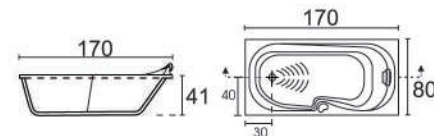

180 x 88 x 60cm (L x W x H)

LEON
(180 x 120 x 50cm)

TWIN
(170 x 140 x 42cm)

SPECTRUM
(180 x 120 x 48cm)

LOTUS
(180 x 81 x 47cm)

BARCELONA
(170 x 79 x 41cm)

MADRID
(170 x 80 x 42cm)

TITAN
(180 x 88 x 48cm)

BELAGIO
(169 x 79 x 41)

FISTRO
(170 x 80 x 41cm)

VEGA
(169 x 79 x 41)

VICO
(175 x 85 x 45cm)

BELLARIA
(Drop-in Bathtub)

A (170 x 75 x 38cm)
B (140 x 70 x 37cm)

LILAC
(Drop-in Bathtub)

A (170 x 75 x 38cm)
B (150 x 70 x 38cm)