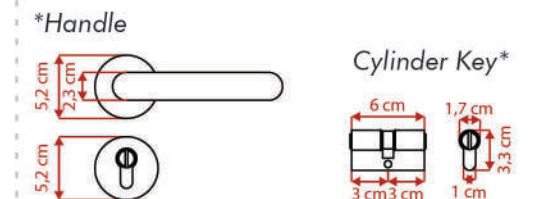

INTERIOR DOOR (Pintu Interior)

Size: 76 x 205cm

UD - 001 A
Cream Oak

UD - 002 A
Smoke Mocha

*Lockcase & Handle Size Recommendation

Color Option:

1. White

2. Black Walnut