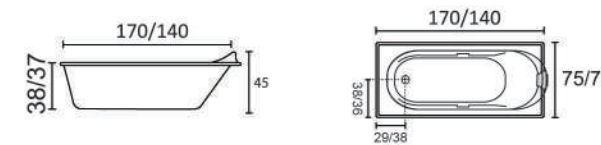

180 x 88 x 60cm (L x W x H)

LEON
(180 x 120 x 50cm)

TWIN
(170 x 140 x 42cm)

SPECTRUM
(180 x 120 x 48cm)

LOTUS
(180 x 81 x 47cm)

BARCELONA
(170 x 79 x 41cm)

MADRID
(170 x 80 x 42cm)

TITAN
(180 x 88 x 48cm)

BELAGIO
(169 x 79 x 41)

FISTRO
(170 x 80 x 41cm)

VEGA
(169 x 79 x 41)

VICO
(175 x 85 x 45cm)

BELLARIA
(Drop-in Bathtub)

A (170 x 75 x 38cm)
B (140 x 70 x 37cm)

LILAC
(Drop-in Bathtub)

A (170 x 75 x 38cm)
B (150 x 70 x 38cm)

Long Drop-in Series

TITANIA
(Drop-in Bathtub)

A (170 x 75 x 38cm)
B (150 x 70 x 38cm)

MILANO
(Drop-in Bathtub)

A (170 x 80 x 40cm)
B (150 x 75 x 38cm)

CENTURY
(150 x 150 x 56cm)

ARIA
(150 x 150 x 54cm)

CASANOVA
(146 x 100 x 48cm)