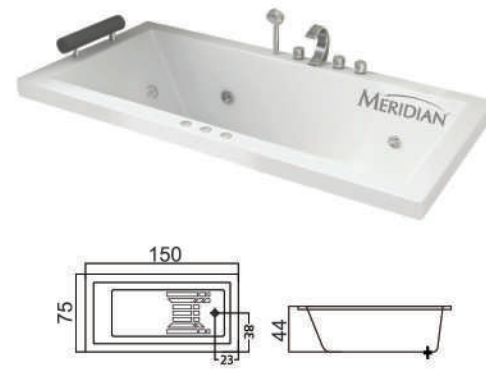

NEW PRODUCT

EXPORT QUALITY

ISAAC
(148 x 74 x 61cm)
seamless

NEW PRODUCT

EXPORT QUALITY

KATE
(153 x 74 x 61cm)

NEW PRODUCT

EXPORT QUALITY

MORGAN
(153 x 81 x 60cm)

NEW PRODUCT

EXPORT QUALITY

SKYLAR
(178 x 87 x 76cm)

NEW PRODUCT

EXPORT QUALITY

JAVA
(170 x 91 x 44cm)

OVALIA
(183 x 111 x 53cm)

MILAN
(170 x 75 x 40cm)

ELDORADO
(188 x 110 x 48cm)

MARINO
(170 x 80 x 40cm)

VICTORIA
(180 x 85 x 48cm)

OMEGA
(150 x 83 x 45cm)

AMERIA
(182 x 91 x 49cm)

VIVA
(175 x 85 x 45cm)

PRADO
(170 x 75 x 40cm)

HAWAII
(183 x 110 x 48cm)

OAKWOOD
(160 x 75 x 51cm)

MALIBU
(150 x 75 x 44cm)

KENZI
(164 x 84 x 43cm)

STANDARD
A (170 x 75 x 38cm)
B (170 x 70 x 38cm)

LISSA
A (170 x 75 x 38cm)
B (150 x 70 x 38cm)

ELLISE
(138 x 75 x 40cm)