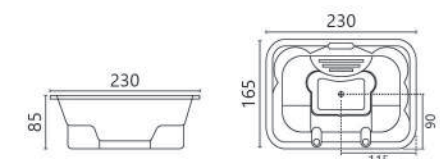

230 x 165 x 85cm (L x W x H)
Jacuzzi Whirlpool + Turbopool + Kran + Avur

www.meridianbathroom.com