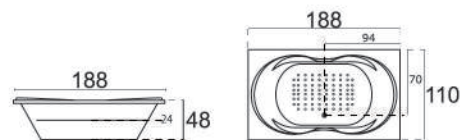

NEW PRODUCT

EXPORT QUALITY

ISAAC
(148 x 74 x 61cm)
seamless

NEW PRODUCT

EXPORT QUALITY

KATE
(153 x 74 x 61cm)

NEW PRODUCT

EXPORT QUALITY

MORGAN
(153 x 81 x 60cm)

NEW PRODUCT

EXPORT QUALITY

SKYLAR
(178 x 87 x 76cm)

NEW PRODUCT

EXPORT QUALITY

JAVA
(170 x 91 x 44cm)

OVALIA
(183 x 111 x 53cm)

MILAN
(170 x 75 x 40cm)

ELDORADO
(188 x 110 x 48cm)

MARINO
(170 x 80 x 40cm)

VICTORIA
(180 x 85 x 48cm)

OMEGA
(150 x 83 x 45cm)

AMERIA
(182 x 91 x 49cm)

VIVA
(175 x 85 x 45cm)

PRADO
(170 x 75 x 40cm)

HAWAII
(183 x 110 x 48cm)

OAKWOOD
(160 x 75 x 51cm)

MALIBU
(150 x 75 x 44cm)

KENZI
(164 x 84 x 43cm)

STANDARD
A (170 x 75 x 38cm)
B (170 x 70 x 38cm)

LISSA
A (170 x 75 x 38cm)
B (150 x 70 x 38cm)

ELLISE
(138 x 75 x 40cm)