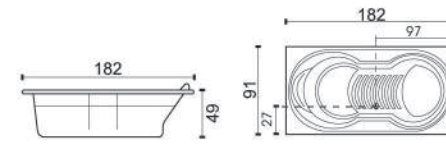

NEW PRODUCT

EXPORT QUALITY

ISAAC
(148 x 74 x 61cm)
seamless

NEW PRODUCT

EXPORT QUALITY

KATE
(153 x 74 x 61cm)

NEW PRODUCT

EXPORT QUALITY

MILAN
(170 x 75 x 40cm)

ELDORADO
(188 x 110 x 48cm)

MARINO
(170 x 80 x 40cm)

VICTORIA
(180 x 85 x 48cm)

OMEGA
(150 x 83 x 45cm)

AMERIA
(182 x 91 x 49cm)

VIVA
(175 x 85 x 45cm)

PRADO
(170 x 75 x 40cm)

HAWAII
(183 x 110 x 48cm)

OAKWOOD
(160 x 75 x 51cm)

MALIBU
(150 x 75 x 44cm)

KENZI
(164 x 84 x 43cm)

STANDARD
A (170 x 75 x 38cm)
B (170 x 70 x 38cm)

LISSA
A (170 x 75 x 38cm)
B (150 x 70 x 38cm)

ELLISE
(138 x 75 x 40cm)