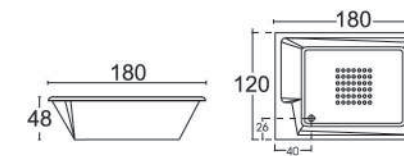

180 x 88 x 60cm (L x W x H)

LEON
(180 x 120 x 50cm)

TWIN
(170 x 140 x 42cm)

SPECTRUM
(180 x 120 x 48cm)

LOTUS
(180 x 81 x 47cm)

BARCELONA
(170 x 79 x 41cm)

MADRID
(170 x 80 x 42cm)

TITAN
(180 x 88 x 48cm)

BELAGIO
(169 x 79 x 41)

FISTRO
(170 x 80 x 41cm)

VEGA
(169 x 79 x 41)

VICO
(175 x 85 x 45cm)

BELLARIA
(Drop-in Bathtub)

A (170 x 75 x 38cm)
B (140 x 70 x 37cm)

LILAC
(Drop-in Bathtub)

A (170 x 75 x 38cm)
B (150 x 70 x 38cm)