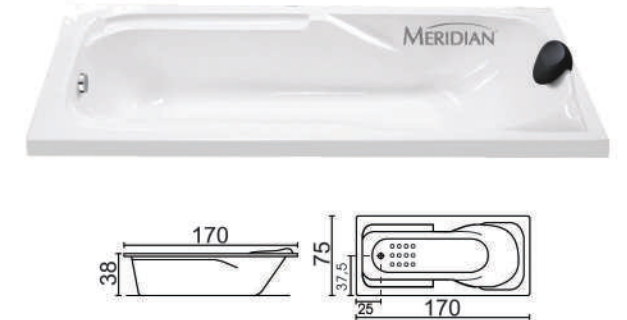

NEW PRODUCT

EXPORT QUALITY

ISAAC
(148 x 74 x 61cm)
seamless

NEW PRODUCT

EXPORT QUALITY

KATE
(153 x 74 x 61cm)

NEW PRODUCT

EXPORT QUALITY

MILAN
(170 x 75 x 40cm)

ELDORADO
(188 x 110 x 48cm)

MARINO
(170 x 80 x 40cm)

VICTORIA
(180 x 85 x 48cm)

OMEGA
(150 x 83 x 45cm)

AMERIA
(182 x 91 x 49cm)

VIVA
(175 x 85 x 45cm)

PRADO
(170 x 75 x 40cm)

HAWAII
(183 x 110 x 48cm)

OAKWOOD
(160 x 75 x 51cm)

MALIBU
(150 x 75 x 44cm)

KENZI
(164 x 84 x 43cm)

STANDARD
A (170 x 75 x 38cm)
B (170 x 70 x 38cm)

LISSA
A (170 x 75 x 38cm)
B (150 x 70 x 38cm)

ELLISE
(138 x 75 x 40cm)

FEMINA
A (180 x 90 x 47cm)
B (170 x 85 x 47cm)

FLAMINGO
(170 x 75 x 38cm)

AQUAMARINE
(Free-standing Bathtub)
142 x 142 x 58cm (L x W x H)

HONEYMOON
(Free-standing Bathtub)

150 x 150 x 60cm (L x W x H)

LATVIA
(Free-standing Bathtub)