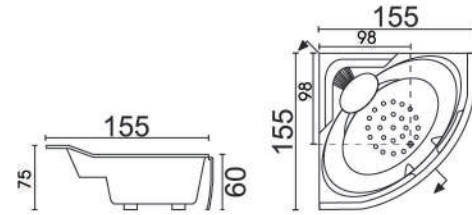

MILAN
(170 x 75 x 40cm)

ELDORADO
(188 x 110 x 48cm)

MARINO
(170 x 80 x 40cm)

VICTORIA
(180 x 85 x 48cm)

OMEGA
(150 x 83 x 45cm)

AMERIA
(182 x 91 x 49cm)

VIVA
(175 x 85 x 45cm)

PRADO
(170 x 75 x 40cm)

HAWAII
(183 x 110 x 48cm)

OAKWOOD
(160 x 75 x 51cm)

MALIBU
(150 x 75 x 44cm)

KENZI
(164 x 84 x 43cm)

STANDARD
A (170 x 75 x 38cm)
B (170 x 70 x 38cm)

LISSA
A (170 x 75 x 38cm)
B (150 x 70 x 38cm)

ELLISE
(138 x 75 x 40cm)

FEMINA
A (180 x 90 x 47cm)
B (170 x 85 x 47cm)

FLAMINGO
(170 x 75 x 38cm)

AQUAMARINE
(Free-standing Bathtub)
142 x 142 x 58cm (L x W x H)

HONEYMOON
(Free-standing Bathtub)

150 x 150 x 60cm (L x W x H)

LATVIA
(Free-standing Bathtub)

153 x 153 x 60cm (L x W x H)

VIRGO
(155 x 155 x 60cm)

LONGBEACH
(145 x 145 x 58cm)

ORLANDO
(125 x 125 x 58cm)

VIORIA
(150 x 150 x 60cm)

MAGNOPLUS
(135 x 135 x 55cm)

MAGNOLIA
(Drop-in Bathtub)

135 x 135 x 42cm (L x W x H)