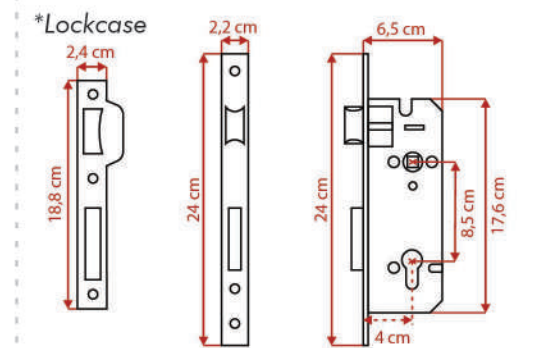

INTERIOR DOOR (Pintu Interior)

Size: 76 x 205cm

UD - 001 A
Cream Oak

UD - 002 A
Smoke Mocha

*Lockcase & Handle Size Recommendation

Color Option:

1. White

2. Black Walnut