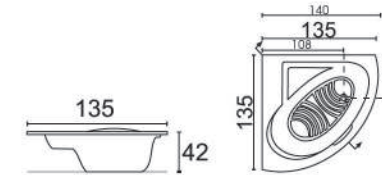

HAWAII
(183 x 110 x 48cm)

OAKWOOD
(160 x 75 x 51cm)

MALIBU
(150 x 75 x 44cm)

KENZI
(164 x 84 x 43cm)

STANDARD
A (170 x 75 x 38cm)
B (170 x 70 x 38cm)

LISSA
A (170 x 75 x 38cm)
B (150 x 70 x 38cm)

ELLISE
(138 x 75 x 40cm)

FEMINA
A (180 x 90 x 47cm)
B (170 x 85 x 47cm)

FLAMINGO
(170 x 75 x 38cm)

AQUAMARINE
(Free-standing Bathtub)
142 x 142 x 58cm (L x W x H)

HONEYMOON
(Free-standing Bathtub)

150 x 150 x 60cm (L x W x H)

LATVIA
(Free-standing Bathtub)

153 x 153 x 60cm (L x W x H)

VIRGO
(155 x 155 x 60cm)

LONGBEACH
(145 x 145 x 58cm)

ORLANDO
(125 x 125 x 58cm)

VIORIA
(150 x 150 x 60cm)

MAGNOPLUS
(135 x 135 x 55cm)

MAGNOLIA
(Drop-in Bathtub)

135 x 135 x 42cm (L x W x H)

BALIA
(Drop-in Bathtub)

141 x 141 x 42cm (L x W x H)

Corner Drop-in Series

RUMANIA
(Drop-in Bathtub)

129 x 129 x 39cm (L x W x H)

STELARIA
(Drop-in Bathtub)

A 139 x 139 x 49cm (L x W x H)
B 125 x 125 x 45cm (L x W x H)