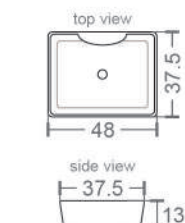

BELAGIO
(169 x 79 x 41)

FISTRO
(170 x 80 x 41cm)

VEGA
(169 x 79 x 41)

VICO
(175 x 85 x 45cm)

BELLARIA
(Drop-in Bathtub)

A (170 x 75 x 38cm)
B (140 x 70 x 37cm)

LILAC
(Drop-in Bathtub)

A (170 x 75 x 38cm)
B (150 x 70 x 38cm)

Long Drop-in Series

TITANIA
(Drop-in Bathtub)

A (170 x 75 x 38cm)
B (150 x 70 x 38cm)

MILANO
(Drop-in Bathtub)

A (170 x 80 x 40cm)
B (150 x 75 x 38cm)

CENTURY
(150 x 150 x 56cm)

ARIA
(150 x 150 x 54cm)

CASANOVA
(146 x 100 x 48cm)

Corner Bathtub

Long Bathtub

Wastafel Meja

Bowl Wastafel

WM - 8004
70 x 48 x 23cm

WM-8032
70 x 48 x 21cm

WM-8072A
70 x 48 x 21cm

WM - 8065
70 x 48 x 24cm

W - 8004
38 x 38 x 15cm

W - 8032
48 x 37.5 x 13cm

W - 8072A
48 x 37.5 x 13cm

W - 8065
41 x 41 x 16cm

side perspective

front perspective

Wastafel Meja

WM - 8117
90 x 55 x 23cm