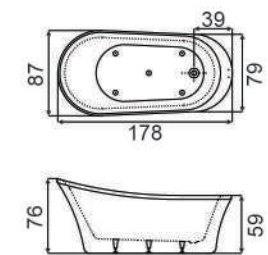

NEW PRODUCT

EXPORT QUALITY

ISAAC
(148 x 74 x 61cm)
seamless

NEW PRODUCT

EXPORT QUALITY

KATE
(153 x 74 x 61cm)

NEW PRODUCT

EXPORT QUALITY

MORGAN
(153 x 81 x 60cm)

NEW PRODUCT

EXPORT QUALITY

SKYLAR
(178 x 87 x 76cm)

NEW PRODUCT

EXPORT QUALITY

JAVA
(170 x 91 x 44cm)

OVALIA
(183 x 111 x 53cm)

MILAN
(170 x 75 x 40cm)

ELDORADO
(188 x 110 x 48cm)

MARINO
(170 x 80 x 40cm)

VICTORIA
(180 x 85 x 48cm)

OMEGA
(150 x 83 x 45cm)

AMERIA
(182 x 91 x 49cm)

VIVA
(175 x 85 x 45cm)

PRADO
(170 x 75 x 40cm)