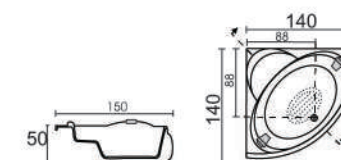

Long Drop-in Series

TITANIA
(Drop-in Bathtub)

A (170 x 75 x 38cm)
B (150 x 70 x 38cm)

MILANO
(Drop-in Bathtub)

A (170 x 80 x 40cm)
B (150 x 75 x 38cm)

CENTURY
(150 x 150 x 56cm)

ARIA
(150 x 150 x 54cm)

CASANOVA
(146 x 100 x 48cm)

PARIS
(150 x 150 x 50cm)

VALENCIA
(122 x 122 x 48cm)

MONTANA
(125 x 125 x 45cm)

PRESTISE
(128 x 128 x 45cm)

RAVENA
(140 x 140 x 50cm)

REGENT
(140 x 140 x 50cm)

VENUS
(140 x 140 x 50cm)

Jacuzzi (USA)
1.2 HP Pump
40 x 13 x 22cm