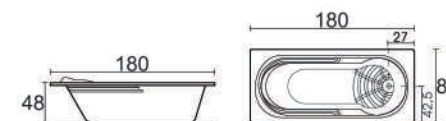

MILAN
(170 x 75 x 40cm)

ELDORADO
(188 x 110 x 48cm)

MARINO
(170 x 80 x 40cm)

VICTORIA
(180 x 85 x 48cm)

OMEGA
(150 x 83 x 45cm)

AMERIA
(182 x 91 x 49cm)

VIVA
(175 x 85 x 45cm)

PRADO
(170 x 75 x 40cm)

HAWAII
(183 x 110 x 48cm)

OAKWOOD
(160 x 75 x 51cm)

MALIBU
(150 x 75 x 44cm)

KENZI
(164 x 84 x 43cm)

STANDARD
A (170 x 75 x 38cm)
B (170 x 70 x 38cm)

LISSA
A (170 x 75 x 38cm)
B (150 x 70 x 38cm)

ELLISE
(138 x 75 x 40cm)