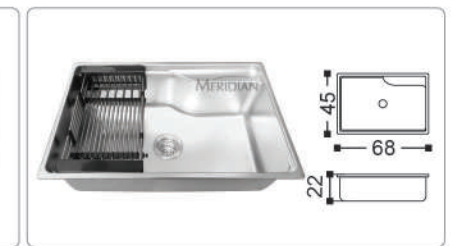

Undermount Sink

XH - 6045
(60 x 45 x 25cm)

PZ - Series #SS-201

PZ - 8050
(80 x 50 x 24cm)

PZ - 805021
(80 x 50 x 21cm)

PZ - 6845
(68 x 45 x 22cm)

PZ - 7545
(75 x 45 x 20cm)

PZ - 10255
(102 x 55 x 20cm)