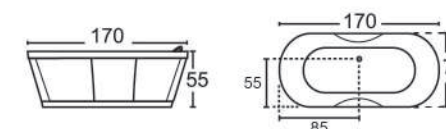

130 x 130 x 58cm (L x W x H)

ZEN

(Drop-in Bathtub)

145 x 145 x 49cm (L x W x H)

VIENNA

A (180 x 83 x 73cm)

B (160 x 75 x 73cm)

SYDNEY

(175 x 85 x 62.5cm)

MIAMI

(170 x 75 x 55cm)

LONGCHAMP

(170 x 75 x 58cm)

MANCHESTER

(170 x 75 x 55cm)

MANHATTAN