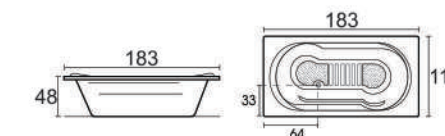

NEW PRODUCT

EXPORT QUALITY

ISAAC
(148 x 74 x 61cm)
seamless

NEW PRODUCT

EXPORT QUALITY

KATE
(153 x 74 x 61cm)

NEW PRODUCT

EXPORT QUALITY

MILAN
(170 x 75 x 40cm)

ELDORADO
(188 x 110 x 48cm)

MARINO
(170 x 80 x 40cm)

VICTORIA
(180 x 85 x 48cm)

OMEGA
(150 x 83 x 45cm)

AMERIA
(182 x 91 x 49cm)

VIVA
(175 x 85 x 45cm)

PRADO
(170 x 75 x 40cm)

HAWAII
(183 x 110 x 48cm)

OAKWOOD
(160 x 75 x 51cm)

MALIBU
(150 x 75 x 44cm)

KENZI
(164 x 84 x 43cm)

STANDARD
A (170 x 75 x 38cm)
B (170 x 70 x 38cm)

LISSA
A (170 x 75 x 38cm)
B (150 x 70 x 38cm)

ELLISE
(138 x 75 x 40cm)