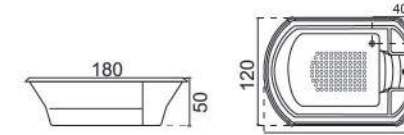

LEON
(180 x 120 x 50cm)