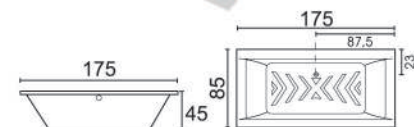

180 x 88 x 60cm (L x W x H)

LEON
(180 x 120 x 50cm)

TWIN
(170 x 140 x 42cm)

SPECTRUM
(180 x 120 x 48cm)

LOTUS
(180 x 81 x 47cm)

BARCELONA
(170 x 79 x 41cm)

MADRID
(170 x 80 x 42cm)

TITAN
(180 x 88 x 48cm)

BELAGIO
(169 x 79 x 41)

FISTRO
(170 x 80 x 41cm)

VEGA
(169 x 79 x 41)

VICO
(175 x 85 x 45cm)

BELLARIA
(Drop-in Bathtub)

A (170 x 75 x 38cm)
B (140 x 70 x 37cm)

LILAC
(Drop-in Bathtub)

A (170 x 75 x 38cm)
B (150 x 70 x 38cm)

Long Drop-in Series

TITANIA
(Drop-in Bathtub)

A (170 x 75 x 38cm)
B (150 x 70 x 38cm)

MILANO
(Drop-in Bathtub)

A (170 x 80 x 40cm)
B (150 x 75 x 38cm)

CENTURY
(150 x 150 x 56cm)

ARIA
(150 x 150 x 54cm)

CASANOVA
(146 x 100 x 48cm)