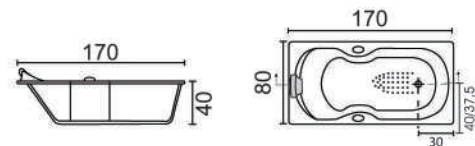

NEW PRODUCT

EXPORT QUALITY

ISAAC
(148 x 74 x 61cm)
seamless

NEW PRODUCT

EXPORT QUALITY

KATE
(153 x 74 x 61cm)

NEW PRODUCT

EXPORT QUALITY

MORGAN
(153 x 81 x 60cm)

NEW PRODUCT

EXPORT QUALITY

SKYLAR
(178 x 87 x 76cm)

NEW PRODUCT

EXPORT QUALITY

JAVA
(170 x 91 x 44cm)

OVALIA
(183 x 111 x 53cm)

MILAN
(170 x 75 x 40cm)

ELDORADO
(188 x 110 x 48cm)

MARINO
(170 x 80 x 40cm)

VICTORIA
(180 x 85 x 48cm)

OMEGA
(150 x 83 x 45cm)

AMERIA
(182 x 91 x 49cm)

VIVA
(175 x 85 x 45cm)

PRADO
(170 x 75 x 40cm)

HAWAII
(183 x 110 x 48cm)

OAKWOOD
(160 x 75 x 51cm)

MALIBU
(150 x 75 x 44cm)

KENZI
(164 x 84 x 43cm)

STANDARD
A (170 x 75 x 38cm)
B (170 x 70 x 38cm)

LISSA
A (170 x 75 x 38cm)
B (150 x 70 x 38cm)

ELLISE
(138 x 75 x 40cm)