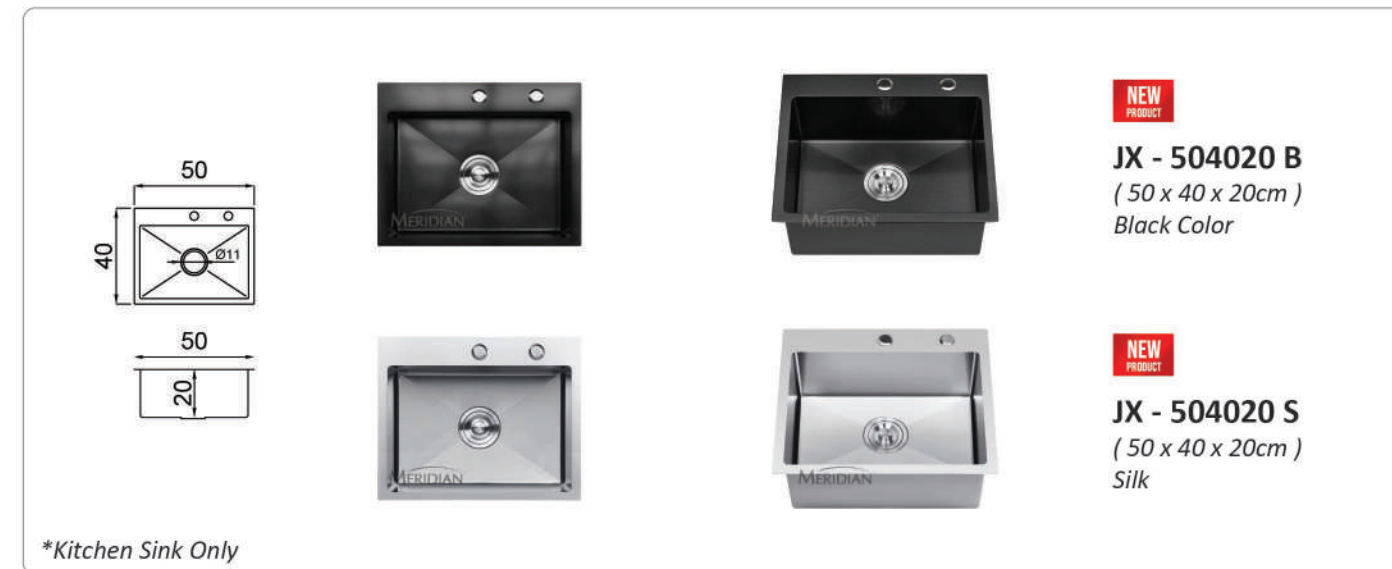

JX Series #SS-201

NEW PRODUCT

JX - 504020 B
(50 x 40 x 20cm)
Black Color

NEW PRODUCT

JX - 504020 S
(50 x 40 x 20cm)
Silk

*Kitchen Sink Only