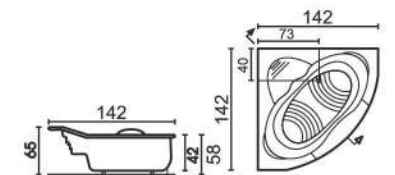

NEW PRODUCT

EXPORT QUALITY

ISAAC
(148 x 74 x 61cm)
seamless

NEW PRODUCT

EXPORT QUALITY

KATE
(153 x 74 x 61cm)

NEW PRODUCT

EXPORT QUALITY

MILAN
(170 x 75 x 40cm)

ELDORADO
(188 x 110 x 48cm)

MARINO
(170 x 80 x 40cm)

VICTORIA
(180 x 85 x 48cm)

OMEGA
(150 x 83 x 45cm)

AMERIA
(182 x 91 x 49cm)

VIVA
(175 x 85 x 45cm)

PRADO
(170 x 75 x 40cm)

HAWAII
(183 x 110 x 48cm)

OAKWOOD
(160 x 75 x 51cm)

MALIBU
(150 x 75 x 44cm)

KENZI
(164 x 84 x 43cm)

STANDARD
A (170 x 75 x 38cm)
B (170 x 70 x 38cm)

LISSA
A (170 x 75 x 38cm)
B (150 x 70 x 38cm)

ELLISE
(138 x 75 x 40cm)

FEMINA
A (180 x 90 x 47cm)
B (170 x 85 x 47cm)

FLAMINGO
(170 x 75 x 38cm)

AQUAMARINE
(Free-standing Bathtub)
142 x 142 x 58cm (L x W x H)

HONEYMOON
(Free-standing Bathtub)

150 x 150 x 60cm (L x W x H)

LATVIA
(Free-standing Bathtub)