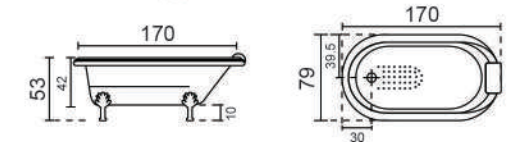

BALIA
(Drop-in Bathtub)

141 x 141 x 42cm (L x W x H)

Corner Drop-in Series

RUMANIA
(Drop-in Bathtub)

129 x 129 x 39cm (L x W x H)

STELARIA
(Drop-in Bathtub)

A 139 x 139 x 49cm (L x W x H)
B 125 x 125 x 45cm (L x W x H)

INFINITY
(Standing Bathtub)

(178 x 90 x 73cm)

INFINITY BLACK WHITE
(Standing Bathtub)

(178 x 90 x 73cm)

ETERNAL
(169 x 80 x 65cm)

ATHENA
(170 x 79 x 53cm)

LEXUS
(169 x 84 x 54cm)

LEXUS BLACK WHITE
(169 x 84 x 54cm)