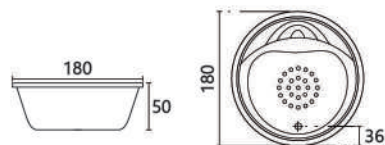

Crown (Marble)
90 x 90 x 13cm

**ACRYLIC & MARBLE BATHTUB
COLLECTION**

BULGARI PLUS
(Standing Minipool)

BULGARI SPA
(Drop-in Minipool)

230 x 165 x 85cm (L x W x H)
Jacuzzi Whirlpool + Turbopool + Kran + Avur

230 x 165 x 85cm (L x W x H)
Jacuzzi Whirlpool + Turbopool + Kran + Avur

www.meridianbathroom.com

BELLEVUE PLUS
(Free Standing Bathtub)

180 x 120 x 65cm (L x W x H)
Jacuzzi Whirlpool + Faucet + Avur

QUEEN SPA PLUS
(Standing Minipool)

180 x 180 x 63cm (L x W x H)

QUEEN SPA
(Drop-in Minipool)

180 x 180 x 50cm (L x W x H)

KING SPA
(Drop-in Bathtub)

202 x 142 x 50cm (L x W x H)

AURIA
(Drop-in Bathtub)

173 x 145 x 48cm (L x W x H)

LUNA PLUS