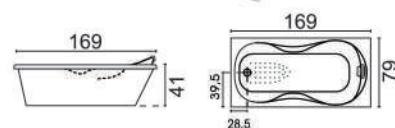

180 x 88 x 60cm (L x W x H)

LEON
(180 x 120 x 50cm)

TWIN
(170 x 140 x 42cm)

SPECTRUM
(180 x 120 x 48cm)

LOTUS
(180 x 81 x 47cm)

BARCELONA
(170 x 79 x 41cm)

MADRID
(170 x 80 x 42cm)

TITAN
(180 x 88 x 48cm)

BELAGIO
(169 x 79 x 41)

FISTRO
(170 x 80 x 41cm)

VEGA
(169 x 79 x 41)

VICO
(175 x 85 x 45cm)

BELLARIA
(Drop-in Bathtub)

A (170 x 75 x 38cm)
B (140 x 70 x 37cm)

LILAC
(Drop-in Bathtub)

A (170 x 75 x 38cm)
B (150 x 70 x 38cm)

Long Drop-in Series

TITANIA
(Drop-in Bathtub)

A (170 x 75 x 38cm)
B (150 x 70 x 38cm)

MILANO
(Drop-in Bathtub)

A (170 x 80 x 40cm)
B (150 x 75 x 38cm)

CENTURY
(150 x 150 x 56cm)

ARIA
(150 x 150 x 54cm)

CASANOVA
(146 x 100 x 48cm)