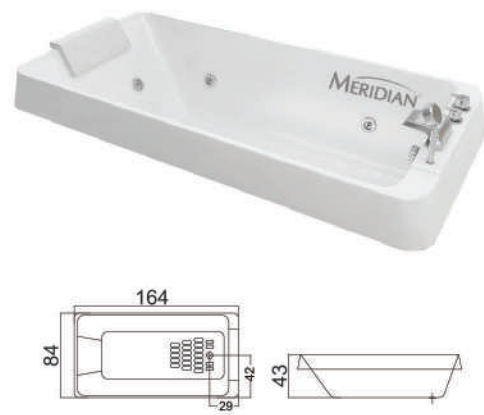

MILAN
(170 x 75 x 40cm)

ELDORADO
(188 x 110 x 48cm)

MARINO
(170 x 80 x 40cm)

VICTORIA
(180 x 85 x 48cm)

OMEGA
(150 x 83 x 45cm)

AMERIA
(182 x 91 x 49cm)

VIVA
(175 x 85 x 45cm)

PRADO
(170 x 75 x 40cm)

HAWAII
(183 x 110 x 48cm)

OAKWOOD
(160 x 75 x 51cm)

MALIBU
(150 x 75 x 44cm)

KENZI
(164 x 84 x 43cm)

STANDARD
A (170 x 75 x 38cm)
B (170 x 70 x 38cm)

LISSA
A (170 x 75 x 38cm)
B (150 x 70 x 38cm)

ELLISE
(138 x 75 x 40cm)