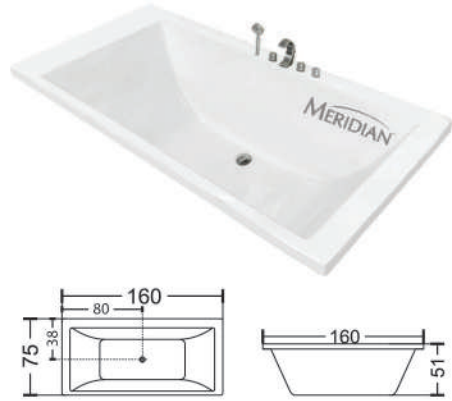

NEW PRODUCT

EXPORT QUALITY

ISAAC
(148 x 74 x 61cm)
seamless

NEW PRODUCT

EXPORT QUALITY

KATE
(153 x 74 x 61cm)

NEW PRODUCT

EXPORT QUALITY

MORGAN
(153 x 81 x 60cm)

NEW PRODUCT

EXPORT QUALITY

SKYLAR
(178 x 87 x 76cm)

NEW PRODUCT

EXPORT QUALITY

JAVA
(170 x 91 x 44cm)

OVALIA
(183 x 111 x 53cm)

MILAN
(170 x 75 x 40cm)

ELDORADO
(188 x 110 x 48cm)

MARINO
(170 x 80 x 40cm)

VICTORIA
(180 x 85 x 48cm)

OMEGA
(150 x 83 x 45cm)

AMERIA
(182 x 91 x 49cm)

VIVA
(175 x 85 x 45cm)

PRADO
(170 x 75 x 40cm)

HAWAII
(183 x 110 x 48cm)

OAKWOOD
(160 x 75 x 51cm)

MALIBU
(150 x 75 x 44cm)

KENZI
(164 x 84 x 43cm)

STANDARD
A (170 x 75 x 38cm)
B (170 x 70 x 38cm)

LISSA
A (170 x 75 x 38cm)
B (150 x 70 x 38cm)

ELLISE
(138 x 75 x 40cm)