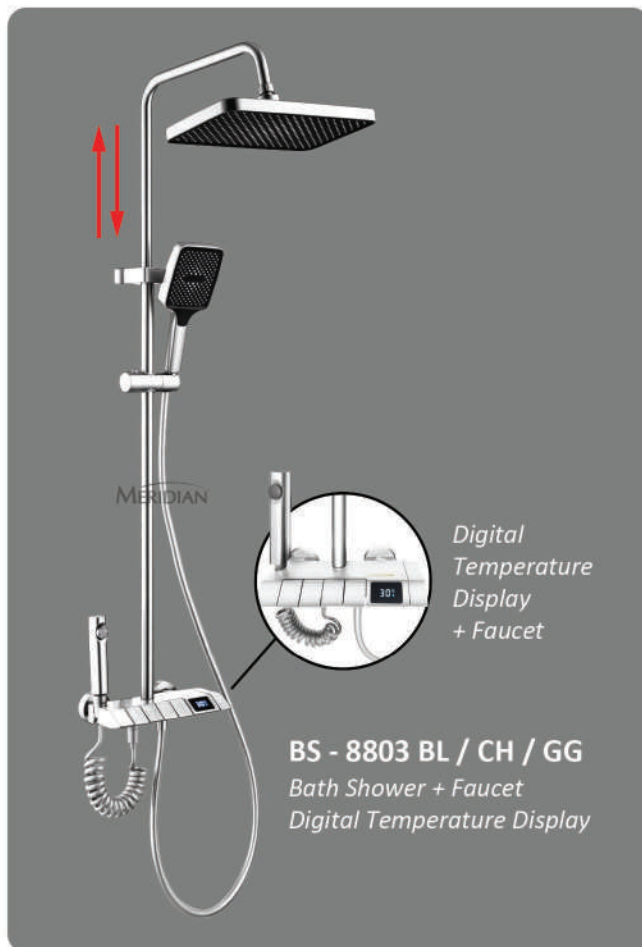

ABOUT COMPANY

We play an active role in the development of bathroom interior design, particularly by highlighting innovations of the latest models. We strive to provide innovation and convenience as our top priorities to achieve customer satisfaction.

MERIDIAN was established in 1997 and entered the emerging domestic sanitary ware market with the MERIDIAN brand. We developed acrylic bathtubs using high-quality materials from Lucite International Corporation Technology, and today our factory stands proudly in the heart of Jakarta, within Indonesia's property and building material industry.

In 2003, MERIDIAN expanded its production and established a second production line for sanitary products, such as bathtubs, washbasins, toilet bowls, and kitchen sinks made of cultured marble. Around the same time, we achieved a breakthrough in material development. We collaborated using Japanese technology to thoroughly mix layered acrylic, cultured marble, and reinforced fiberglass to produce acrylic onyx, a new material that offers easy maintenance.

By 2007, we began importing sanitary ware from China to combine with our own manufactured products such as ceramic toilets and basins, shower screens, glass basins, faucets, bathroom accessories, fittings, LED mirrors, aluminium doors, MDF & WPC doors, steel doors, and many other new products, completing our mission as a Meridian home builder company.

MERIDIAN's all-encompassing services now reach all provinces of Indonesia, where we currently provide for a wide range of customers, from private homes to hotels and resorts. MERIDIAN will continue its pursuit of perfection in both product quality and service.

• INDEX

01 - 08	Bath Shower & Shower Panel
09 - 10	Sensor Tap
11 - 13	Premium Series Tap
14 - 17	Chrome Brass Cold Tap
18 - 20	Stainless Steel Tap
21 - 22	Bathtub Filler
23 - 28	Bath Shower Fittings
28 - 29	Tap Fittings
30 - 31	Floor Drain & Roof Drain
32 - 34	Premium Series Accessories
35 - 39	Accessories - Stainless Steel
40 - 47	Stainless Kitchen Sink
48	Marble Kitchen Sink
49 - 50	Dish Rack
51 - 54	Basin Cabinet - Carbon Fiber
54	Basin Cabinet - Stainless Steel
55	Glass Basin
56	Mirror Cabinet & LED Mirror
57 - 61	Shower Screen
62	Shower Tray
63 - 76	Bathtub - Acrylic
77 - 84	Bathtub - Marble
85	Bathtub Equipment
86 - 87	Ceramic Wash Basin
88 - 92	Marble Wash Basin
93	Ceramic Urinoir
94	Ceramic Closet
95 - 98	Aluminium Door
99 - 102	UPVC Door
102	Interior Door
103	Steel Door - ECO
104 - 106	Steel Door - Luxury
107 - 108	Steel Door - Premium
108	Wood Door - MDF & WPC
109	Aluminium Window
110	UPVC Window
111	Door Installation Method
112	Acrylic Crystal Benefits

Color Option:

BL
Matte Black

GG
Gun Grey

CH
Chrome