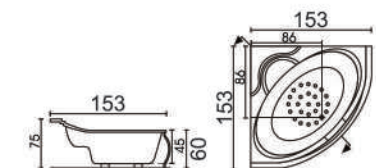

HAWAII
(183 x 110 x 48cm)

OAKWOOD
(160 x 75 x 51cm)

MALIBU
(150 x 75 x 44cm)

KENZI
(164 x 84 x 43cm)

STANDARD
A (170 x 75 x 38cm)
B (170 x 70 x 38cm)

LISSA
A (170 x 75 x 38cm)
B (150 x 70 x 38cm)

ELLISE
(138 x 75 x 40cm)

FEMINA
A (180 x 90 x 47cm)
B (170 x 85 x 47cm)

FLAMINGO
(170 x 75 x 38cm)

AQUAMARINE
(Free-standing Bathtub)
142 x 142 x 58cm (L x W x H)

HONEYMOON
(Free-standing Bathtub)

150 x 150 x 60cm (L x W x H)

LATVIA
(Free-standing Bathtub)

153 x 153 x 60cm (L x W x H)

VIRGO
(155 x 155 x 60cm)

LONGBEACH
(145 x 145 x 58cm)

ORLANDO
(125 x 125 x 58cm)

VIORIA
(150 x 150 x 60cm)

MAGNOPLUS
(135 x 135 x 55cm)

MAGNOLIA
(Drop-in Bathtub)

135 x 135 x 42cm (L x W x H)