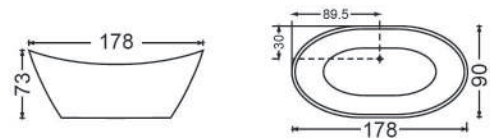

(178 x 90 x 73cm)