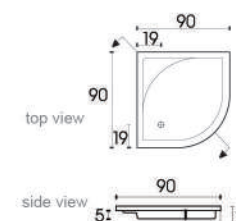

clear glass

SSC 27A H
(120 x 200cm)
White Frame

SSC 29C H
(165 x 200cm)
White Frame

clear glass

SSC 33
A (130 x 200cm)
B (150 x 200cm)
Black Frame

clear glass

Diamond (Acrylic)
90 x 90 x 7cm

Torio (Acrylic)
A : 90 x 80 x 23 cm
B : 90 x 80 x 15 cm
C : 80 x 80 x 15 cm

Standart 90 / 80 (Acrylic)
A : 90 x 90 x 7 cm
B : 80 x 80 x 7 cm

Desira (Acrylic)
90 x 90 x 16cm

Apolo (Acrylic)
90 x 90 x 14cm

Sanilux (Acrylic)
90 x 90 x 13cm

Princess (Marble)
A : 90 x 90 x 13 cm
B : 80 x 80 x 13 cm