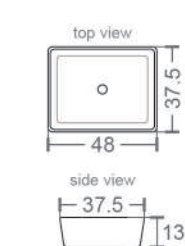

BELAGIO
(169 x 79 x 41)

FISTRO
(170 x 80 x 41cm)

VEGA
(169 x 79 x 41)

VICO
(175 x 85 x 45cm)

BELLARIA
(Drop-in Bathtub)

A (170 x 75 x 38cm)
B (140 x 70 x 37cm)

LILAC
(Drop-in Bathtub)

A (170 x 75 x 38cm)
B (150 x 70 x 38cm)

Long Drop-in Series

TITANIA
(Drop-in Bathtub)

A (170 x 75 x 38cm)
B (150 x 70 x 38cm)

MILANO
(Drop-in Bathtub)

A (170 x 80 x 40cm)
B (150 x 75 x 38cm)

CENTURY
(150 x 150 x 56cm)

ARIA
(150 x 150 x 54cm)

CASANOVA
(146 x 100 x 48cm)

Corner Bathtub

Long Bathtub

Wastafel Meja

Bowl Wastafel

WM - 8004
70 x 48 x 23cm

WM-8032
70 x 48 x 21cm

WM-8072A
70 x 48 x 21cm

WM - 8065
70 x 48 x 24cm

W - 8004
38 x 38 x 15cm

W - 8032
48 x 37.5 x 13cm

W - 8072A
48 x 37.5 x 13cm

W - 8065
41 x 41 x 16cm

side perspective

front perspective

Wastafel Meja

WM - 8117
90 x 55 x 23cm