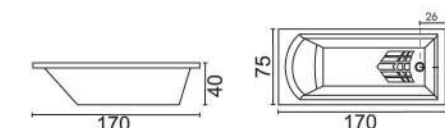

MILAN
(170 x 75 x 40cm)

ELDORADO
(188 x 110 x 48cm)

MARINO
(170 x 80 x 40cm)

VICTORIA
(180 x 85 x 48cm)

OMEGA
(150 x 83 x 45cm)

AMERIA
(182 x 91 x 49cm)

VIVA
(175 x 85 x 45cm)

PRADO
(170 x 75 x 40cm)

HAWAII
(183 x 110 x 48cm)

OAKWOOD
(160 x 75 x 51cm)

MALIBU
(150 x 75 x 44cm)

KENZI
(164 x 84 x 43cm)

STANDARD
A (170 x 75 x 38cm)
B (170 x 70 x 38cm)

LISSA
A (170 x 75 x 38cm)
B (150 x 70 x 38cm)

ELLISE
(138 x 75 x 40cm)