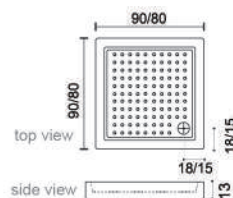

Standart 90 / 80 (Acrylic)
A : 90 x 90 x 7 cm
B : 80 x 80 x 7 cm

Desira (Acrylic)
90 x 90 x 16cm

Apolo (Acrylic)
90 x 90 x 14cm

Sanilux (Acrylic)
90 x 90 x 13cm

Princess (Marble)
A : 90 x 90 x 13 cm
B : 80 x 80 x 13 cm

Crown (Marble)
90 x 90 x 13cm

**ACRYLIC & MARBLE BATHTUB
COLLECTION**

BULGARI PLUS
(Standing Minipool)

BULGARI SPA
(Drop-in Minipool)

230 x 165 x 85cm (L x W x H)
Jacuzzi Whirlpool + Turbopool + Kran + Avur