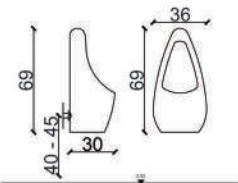

UR - 400
(36 x 30 x 69cm)