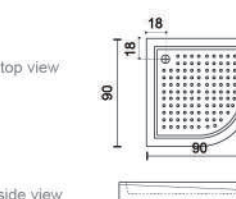

Standart 90 / 80 (Acrylic)
A : 90 x 90 x 7 cm
B : 80 x 80 x 7 cm

Desira (Acrylic)
90 x 90 x 16cm

Apolo (Acrylic)
90 x 90 x 14cm

Sanilux (Acrylic)
90 x 90 x 13cm

Princess (Marble)
A : 90 x 90 x 13 cm
B : 80 x 80 x 13 cm

Crown (Marble)
90 x 90 x 13cm

**ACRYLIC & MARBLE BATHTUB
COLLECTION**

BULGARI PLUS
(Standing Minipool)

BULGARI SPA
(Drop-in Minipool)

230 x 165 x 85cm (L x W x H)
Jacuzzi Whirlpool + Turbopool + Kran + Avur