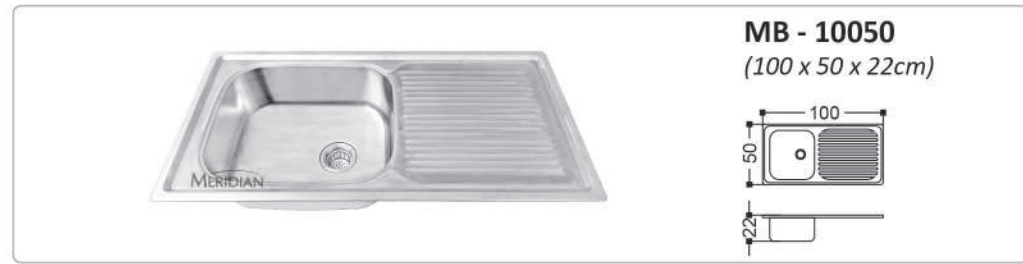

MB - Series #SS-201

MB - 10050
(100 x 50 x 22cm)

SINGLE BOWL COLLECTION

MB Series