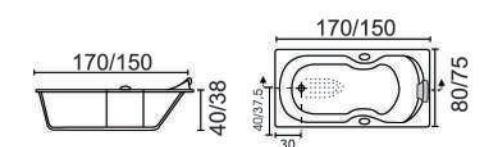

BELAGIO
(169 x 79 x 41)

FISTRO
(170 x 80 x 41cm)

VEGA
(169 x 79 x 41)

VICO
(175 x 85 x 45cm)

BELLARIA
(Drop-in Bathtub)

A (170 x 75 x 38cm)
B (140 x 70 x 37cm)

LILAC
(Drop-in Bathtub)

A (170 x 75 x 38cm)
B (150 x 70 x 38cm)

Long Drop-in Series

TITANIA
(Drop-in Bathtub)

A (170 x 75 x 38cm)
B (150 x 70 x 38cm)

MILANO
(Drop-in Bathtub)

A (170 x 80 x 40cm)
B (150 x 75 x 38cm)

CENTURY
(150 x 150 x 56cm)

ARIA
(150 x 150 x 54cm)

CASANOVA
(146 x 100 x 48cm)