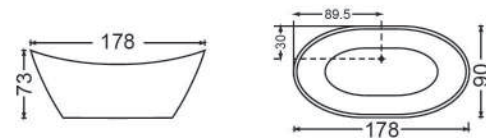

BALIA
(Drop-in Bathtub)

141 x 141 x 42cm (L x W x H)

Corner Drop-in Series

RUMANIA
(Drop-in Bathtub)

129 x 129 x 39cm (L x W x H)

STELARIA
(Drop-in Bathtub)

A 139 x 139 x 49cm (L x W x H)
B 125 x 125 x 45cm (L x W x H)

INFINITY
(Standing Bathtub)

(178 x 90 x 73cm)

INFINITY BLACK WHITE
(Standing Bathtub)

(178 x 90 x 73cm)

ETERNAL
(169 x 80 x 65cm)

ATHENA
(170 x 79 x 53cm)

LEXUS
(169 x 84 x 54cm)

LEXUS BLACK WHITE
(169 x 84 x 54cm)