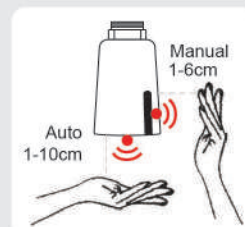

FO - 3211
Basin Sensor Tap