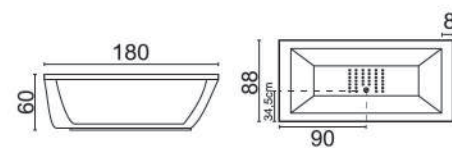

VERTU
(169 x 80 x 49cm)

VERTU BLACK WHITE
(169 x 80 x 49cm)

ROYAL QUEEN
(161.5 x 77 x 76cm)

Available in Material: • Marble
• Onyx

VIRGIN
(Standing Bathtub)

175 x 80 x 55cm (L x W x H)

TITANIUM
(Standing Bathtub)

180 x 88 x 60cm (L x W x H)

LEON
(180 x 120 x 50cm)

TWIN
(170 x 140 x 42cm)

SPECTRUM
(180 x 120 x 48cm)

LOTUS
(180 x 81 x 47cm)

BARCELONA
(170 x 79 x 41cm)

MADRID
(170 x 80 x 42cm)

TITAN
(180 x 88 x 48cm)