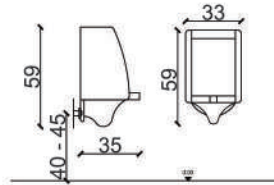

UR - 319
(33 x 35 x 59cm)