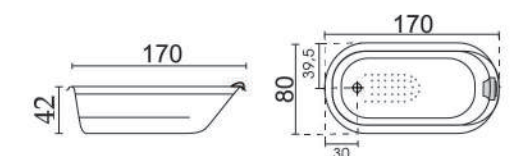

180 x 88 x 60cm (L x W x H)

LEON
(180 x 120 x 50cm)

TWIN
(170 x 140 x 42cm)

SPECTRUM
(180 x 120 x 48cm)

LOTUS
(180 x 81 x 47cm)

BARCELONA
(170 x 79 x 41cm)

MADRID
(170 x 80 x 42cm)

TITAN
(180 x 88 x 48cm)

BELAGIO
(169 x 79 x 41)

FISTRO
(170 x 80 x 41cm)

VEGA
(169 x 79 x 41)

VICO
(175 x 85 x 45cm)

BELLARIA
(Drop-in Bathtub)

A (170 x 75 x 38cm)
B (140 x 70 x 37cm)

LILAC
(Drop-in Bathtub)

A (170 x 75 x 38cm)
B (150 x 70 x 38cm)