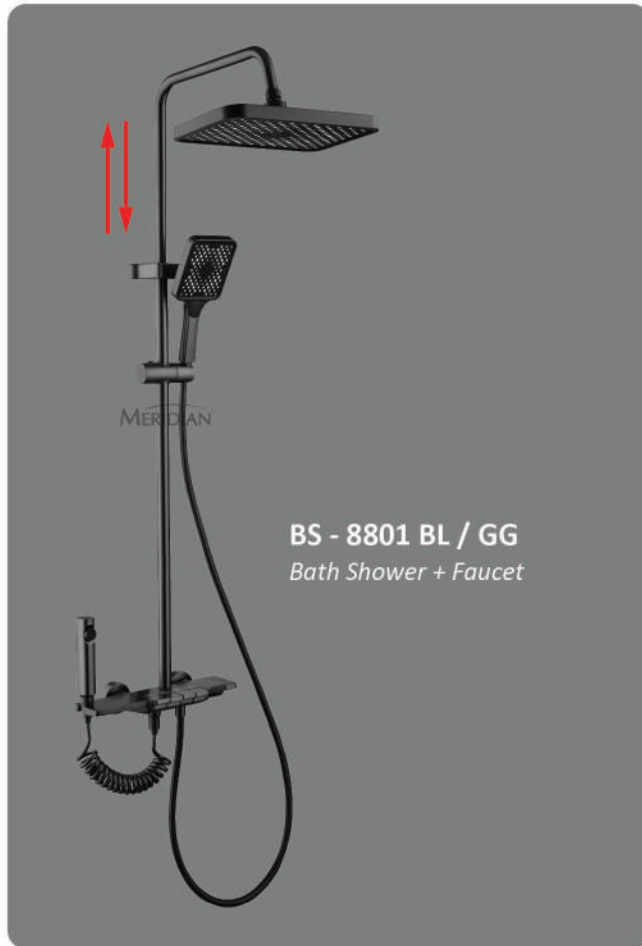

ABOUT COMPANY

We play an active role in the development of bathroom interior design, particularly by highlighting innovations of the latest models. We strive to provide innovation and convenience as our top priorities to achieve customer satisfaction.

MERIDIAN was established in 1997 and entered the emerging domestic sanitary ware market with the MERIDIAN brand. We developed acrylic bathtubs using high-quality materials from Lucite International Corporation Technology, and today our factory stands proudly in the heart of Jakarta, within Indonesia's property and building material industry.

In 2003, MERIDIAN expanded its production and established a second production line for sanitary products, such as bathtubs, washbasins, toilet bowls, and kitchen sinks made of cultured marble. Around the same time, we achieved a breakthrough in material development. We collaborated using Japanese technology to thoroughly mix layered acrylic, cultured marble, and reinforced fiberglass to produce acrylic onyx, a new material that offers easy maintenance.

By 2007, we began importing sanitary ware from China to combine with our own manufactured products such as ceramic toilets and basins, shower screens, glass basins, faucets, bathroom accessories, fittings, LED mirrors, aluminium doors, MDF & WPC doors, steel doors, and many other new products, completing our mission as a Meridian home builder company.

MERIDIAN's all-encompassing services now reach all provinces of Indonesia, where we currently provide for a wide range of customers, from private homes to hotels and resorts. MERIDIAN will continue its pursuit of perfection in both product quality and service.

• INDEX

01 - 08	Bath Shower & Shower Panel
09 - 10	Sensor Tap
11 - 13	Premium Series Tap
14 - 17	Chrome Brass Cold Tap
18 - 20	Stainless Steel Tap
21 - 22	Bathtub Filler
23 - 28	Bath Shower Fittings
28 - 29	Tap Fittings
30 - 31	Floor Drain & Roof Drain
32 - 34	Premium Series Accessories
35 - 39	Accessories - Stainless Steel
40 - 47	Stainless Kitchen Sink
48	Marble Kitchen Sink
49 - 50	Dish Rack
51 - 54	Basin Cabinet - Carbon Fiber
54	Basin Cabinet - Stainless Steel
55	Glass Basin
56	Mirror Cabinet & LED Mirror
57 - 61	Shower Screen
62	Shower Tray
63 - 76	Bathtub - Acrylic
77 - 84	Bathtub - Marble
85	Bathtub Equipment
86 - 87	Ceramic Wash Basin
88 - 92	Marble Wash Basin
93	Ceramic Urinoir
94	Ceramic Closet
95 - 98	Aluminium Door
99 - 102	UPVC Door
102	Interior Door
103	Steel Door - ECO
104 - 106	Steel Door - Luxury
107 - 108	Steel Door - Premium
108	Wood Door - MDF & WPC
109	Aluminium Window
110	UPVC Window
111	Door Installation Method
112	Acrylic Crystal Benefits

Color Option:

BL
Matte Black

GG
Gun Grey

CH
Chrome