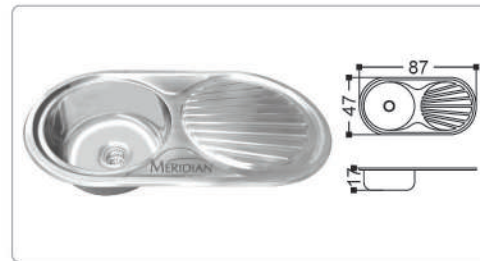

JX - 684520 S
(68 x 45 x 20cm)
Silk

*Kitchen Sink Only

BBM & BB - Series #SS-304

BBM - 8450
(84 x 50 x 24cm)

BBM - 12050
(120 x 50 x 23cm)

BBM - 8050
(80 x 50 x 23cm)

BB - 2150
(120 x 43 x 17cm)

BB - 751
(100 x 52 x 22/15cm)