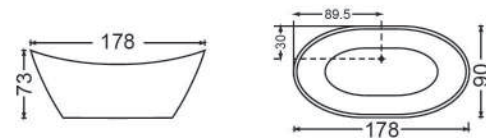

(178 x 90 x 73cm)