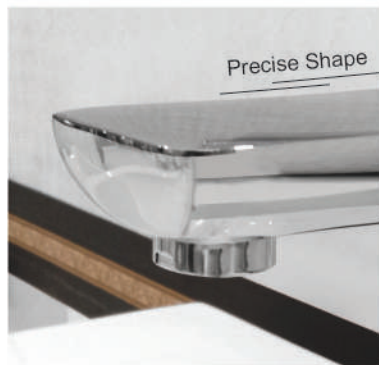

### SHOWER PANEL - Hot & Cold

( Pancuran Panel - Panas & Dingin )

**SP - 217 WB Black**  
Shower Panel

automatically turn on & off when your hands entering & leaving sensor range.

1 - 16 cm

**HEAD SENSOR**