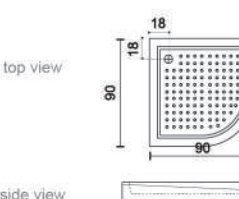

Crown (Marble)
90 x 90 x 13cm