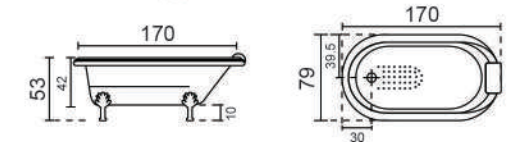

INFINITY
(Standing Bathtub)

ATHENA
(170 x 79 x 53cm)