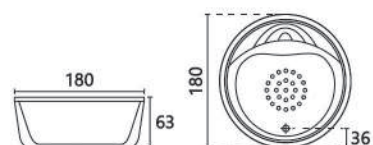

**Crown (Marble)**  
90 x 90 x 13cm

**ACRYLIC & MARBLE BATHTUB  
COLLECTION**

**BULGARI PLUS**  
( Standing Minipool )

**BULGARI SPA**  
( Drop-in Minipool )

230 x 165 x 85cm ( L x W x H )  
Jacuzzi Whirlpool + Turbopool + Kran + Avur

230 x 165 x 85cm ( L x W x H )  
Jacuzzi Whirlpool + Turbopool + Kran + Avur

[www.meridianbathroom.com](http://www.meridianbathroom.com)

**BELLEVUE PLUS**  
( Free Standing Bathtub )

180 x 120 x 65cm ( L x W x H )  
Jacuzzi Whirlpool + Faucet + Avur

**QUEEN SPA PLUS**  
( Standing Minipool )

180 x 180 x 63cm ( L x W x H )

**QUEEN SPA**  
( Drop-in Minipool )

180 x 180 x 50cm ( L x W x H )

**KING SPA**  
( Drop-in Bathtub )

202 x 142 x 50cm ( L x W x H )