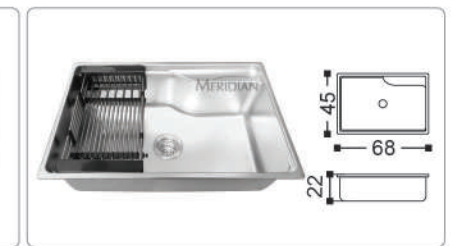

**BB - 6234**  
(60 x 50 x 25cm)

**XH - Series #SS-304**

Undermount Sink

**XH - 5444**  
(54 x 44 x 22cm)

Undermount Sink

**XH - 6045**  
(60 x 45 x 25cm)

**PZ - Series #SS-201**

**PZ - 8050**  
(80 x 50 x 24cm)

**PZ - 805021**  
(80 x 50 x 21cm)

**PZ - 6845**  
(68 x 45 x 22cm)

**PZ - 7545**  
(75 x 45 x 20cm)

**PZ - 10255**  
(102 x 55 x 20cm)

**MB - Series #SS-201**

**MB - 7545**  
(75 x 45 x 17cm)

**MB - 8050**  
(80 x 50 x 20cm)