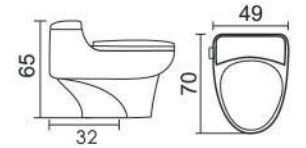

NOBLE
White Color
70 x 49 x 65 cm

SLOW SELF CLOSING sistem pembuangan sifonik