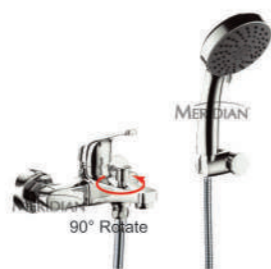

F - 317 - 4HC
Bath Shower Mixer
HOT & COLD