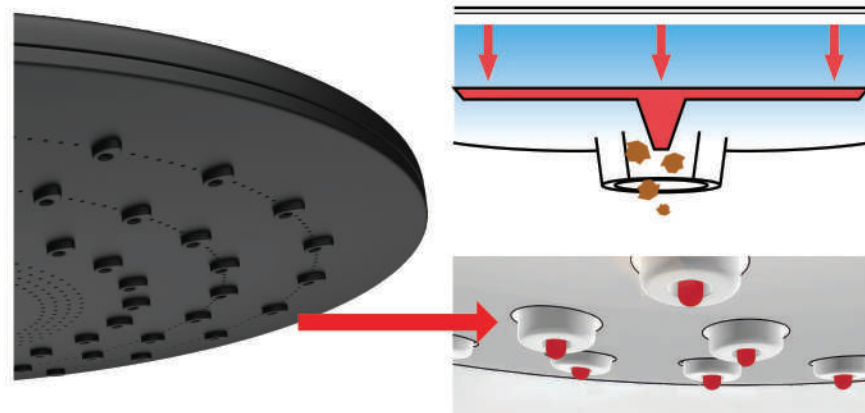

**HSB - 06 BL**  
Hand Shower  
+ Sliding Bar

**HSB - 08**  
Hand Shower  
+ Sliding Bar

NEW PRODUCT

**SH - 217 BL**  
Head Shower 10" ( 27 x 18cm )  
+Self Cleaning Feature

NEW PRODUCT

**SH - 217 GG**  
Head Shower 10" ( 27 x 18cm )  
+Self Cleaning Feature

NEW PRODUCT

**SH - 218 BL**  
Head Shower 9" ( 22cm )  
+Self Cleaning Feature

**Self Cleaning Feature**

The built-in self cleaning needle helps prevent clogging by removing blockages, ensuring a smooth and consistent water flow with minimal maintenance.