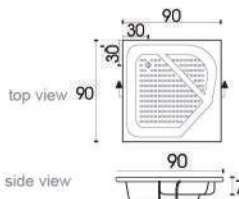

**SSC 29C H**  
( 165 x 200cm )  
White Frame

clear glass

**SSC 33**  
A ( 130 x 200cm )  
B ( 150 x 200cm )  
Black Frame

clear glass

**Diamond (Acrylic)**  
90 x 90 x 7cm

**Torio (Acrylic)**  
A : 90 x 80 x 23 cm  
B : 90 x 80 x 15 cm  
C : 80 x 80 x 15 cm

**Standart 90 / 80 (Acrylic)**  
A : 90 x 90 x 7 cm  
B : 80 x 80 x 7 cm

**Desira (Acrylic)**  
90 x 90 x 16cm

**Apolo (Acrylic)**  
90 x 90 x 14cm

**Sanilux (Acrylic)**  
90 x 90 x 13cm

**Princess (Marble)**  
A : 90 x 90 x 13 cm  
B : 80 x 80 x 13 cm