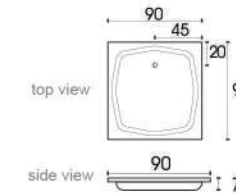

**SSC 29C H**  
( 165 x 200cm )  
White Frame

clear glass

**SSC 33**  
A ( 130 x 200cm )  
B ( 150 x 200cm )  
Black Frame

clear glass

**Diamond (Acrylic)**  
90 x 90 x 7cm

**Torio (Acrylic)**  
A : 90 x 80 x 23 cm  
B : 90 x 80 x 15 cm  
C : 80 x 80 x 15 cm

**Standart 90 / 80 (Acrylic)**  
A : 90 x 90 x 7 cm  
B : 80 x 80 x 7 cm

**Desira (Acrylic)**  
90 x 90 x 16cm

**Apolo (Acrylic)**  
90 x 90 x 14cm

**Sanilux (Acrylic)**  
90 x 90 x 13cm

**Princess (Marble)**  
A : 90 x 90 x 13 cm  
B : 80 x 80 x 13 cm