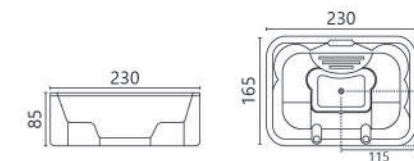

www.meridianbathroom.com