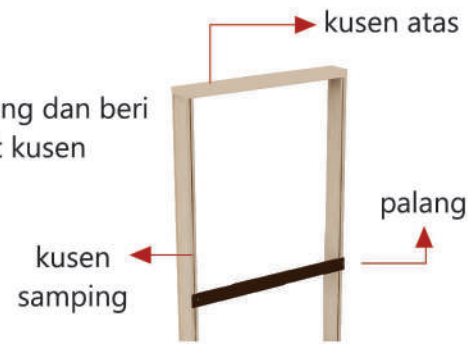

1.) Siapkan lubang dinding

Ukuran : 90 x 214cm
: 80 x 214cm

Toleransi lubang dinding (lebar/tinggi) maksimal antara 0,5 ~ 1 cm lebih besar dari ukuran kusen.

2.) Sambungkan kusen bagian atas dengan kusen bagian samping dengan cara dibaut dari kusen bagian atas seperti gambar disamping

3.) Pasang palang dan beri paku di got kusen