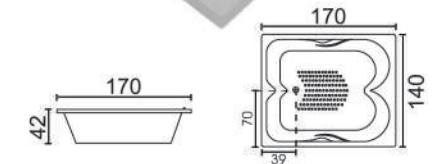

TWIN
(170 x 140 x 42cm)