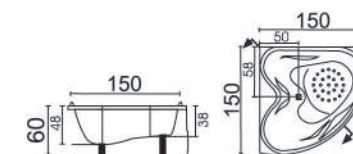

**FLAMINGO**  
( 170 x 75 x 38cm )

**AQUAMARINE**  
( Free-standing Bathtub )  
142 x 142 x 58cm ( L x W x H )

**HONEYMOON**  
( Free-standing Bathtub )

150 x 150 x 60cm ( L x W x H )

**LATVIA**  
( Free-standing Bathtub )