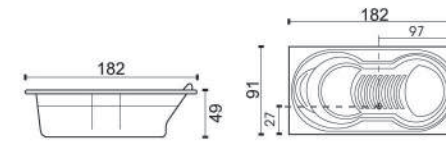

FEMINA
A (180 x 90 x 47cm)
B (170 x 85 x 47cm)