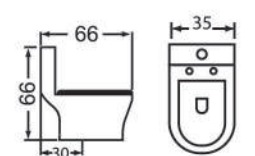

DIVA
White Color
66 x 35 x 66 cm

SLOW SELF CLOSING sistem pembuangan sifonik