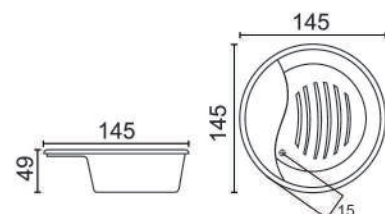

**AURIA**  
( Drop-in Bathtub )

173 x 145 x 48cm ( L x W x H )

**LUNA PLUS**

( Standing Bathtub )

180 x 120 x 55cm ( L x W x H )

**LUNA SPA**

( Drop-in Bathtub )

180 x 120 x 48cm ( L x W x H )

Round Series

**SAIL**

( Standing Bathtub )

130 x 130 x 58cm ( L x W x H )

**ZEN**

( Drop-in Bathtub )

145 x 145 x 49cm ( L x W x H )

**VIENNA**

A ( 180 x 83 x 73cm )

B ( 160 x 75 x 73cm )

**MIAMI**

( 170 x 75 x 55cm )

**MANCHESTER**

( 170 x 75 x 55cm )

**SYDNEY**

( 175 x 85 x 62.5cm )