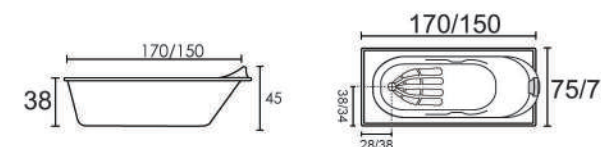

**LILAC**  
( Drop-in Bathtub )

A ( 170 x 75 x 38cm )  
B ( 150 x 70 x 38cm )

Long Drop-in Series

**TITANIA**  
( Drop-in Bathtub )

A ( 170 x 75 x 38cm )  
B ( 150 x 70 x 38cm )

**MILANO**  
( Drop-in Bathtub )