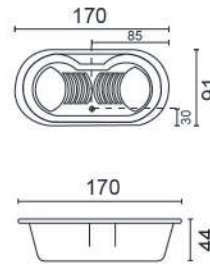

JAVA
(170 x 91 x 44cm)