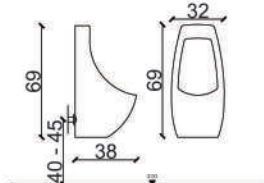

UR - 505
(32 x 38 x 69cm)