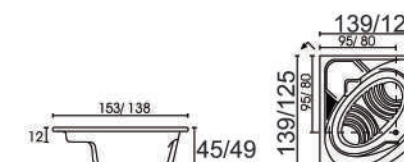

A 139 x 139 x 49cm (L x W x H)
B 125 x 125 x 45cm (L x W x H)