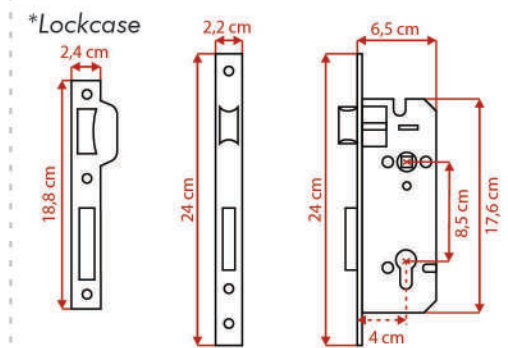

*Lockcase & Handle Size Recommendation