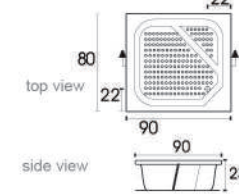

**SSC 29C H**  
( 165 x 200cm )  
White Frame

clear glass

**SSC 33**  
A ( 130 x 200cm )  
B ( 150 x 200cm )  
Black Frame

clear glass

**Diamond (Acrylic)**  
90 x 90 x 7cm

**Torio (Acrylic)**  
A : 90 x 80 x 23 cm  
B : 90 x 80 x 15 cm  
C : 80 x 80 x 15 cm

**Standart 90 / 80 (Acrylic)**  
A : 90 x 90 x 7 cm  
B : 80 x 80 x 7 cm

**Desira (Acrylic)**  
90 x 90 x 16cm

**Apolo (Acrylic)**  
90 x 90 x 14cm

**Sanilux (Acrylic)**  
90 x 90 x 13cm

**Princess (Marble)**  
A : 90 x 90 x 13 cm  
B : 80 x 80 x 13 cm