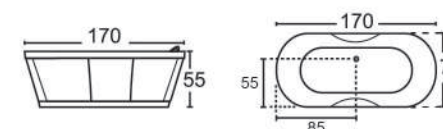

**AURIA**  
( Drop-in Bathtub )

173 x 145 x 48cm ( L x W x H )

**LUNA PLUS**

( Standing Bathtub )

180 x 120 x 55cm ( L x W x H )

**LUNA SPA**

( Drop-in Bathtub )

180 x 120 x 48cm ( L x W x H )

Round Series

**SAIL**

( Standing Bathtub )

130 x 130 x 58cm ( L x W x H )

**ZEN**

( Drop-in Bathtub )

145 x 145 x 49cm ( L x W x H )

**VIENNA**

A ( 180 x 83 x 73cm )

B ( 160 x 75 x 73cm )

**MIAMI**

( 170 x 75 x 55cm )

**MANCHESTER**

( 170 x 75 x 55cm )

**SYDNEY**

( 175 x 85 x 62.5cm )