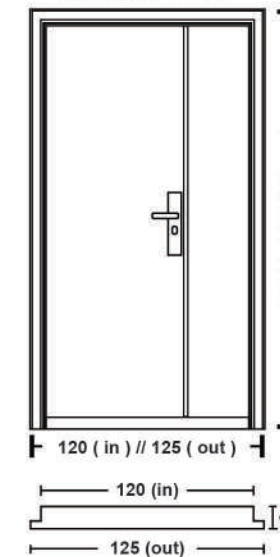

**G - 019BH**  
White Doff

**G - 034B 150**  
Teak Wood

NEW PRODUCT

**G - 036B 150**  
Black Doff

Single Door

Double Door

Double Door

**JP - 02A**  
(96 x 8 x 230cm)  
Teak Wood