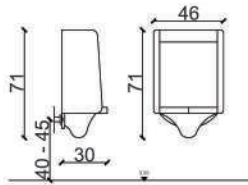

150 x 48 x 18cm

- With increased resistance to impacts and scratches, ceramic urinal is built to last and retain its quality.
- Easy to clean.
- Solid and durable.
- Lightweight and smooth to touch.

**UR - 318**  
(46 x 30 x 71cm)