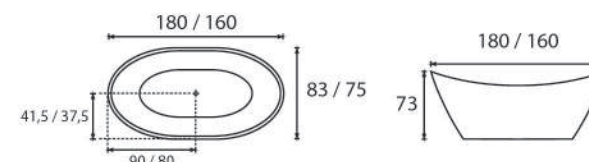

**AURIA**  
( Drop-in Bathtub )

173 x 145 x 48cm ( L x W x H )

**LUNA PLUS**

( Standing Bathtub )

180 x 120 x 55cm ( L x W x H )

**LUNA SPA**

( Drop-in Bathtub )

180 x 120 x 48cm ( L x W x H )

Round Series

**SAIL**

( Standing Bathtub )

130 x 130 x 58cm ( L x W x H )

**ZEN**

( Drop-in Bathtub )

145 x 145 x 49cm ( L x W x H )

**VIENNA**

A ( 180 x 83 x 73cm )

B ( 160 x 75 x 73cm )

**MIAMI**

( 170 x 75 x 55cm )

**MANCHESTER**

( 170 x 75 x 55cm )

**SYDNEY**

( 175 x 85 x 62.5cm )