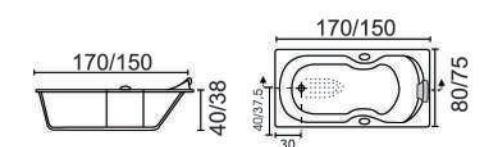

MONTANA
(125 x 125 x 45cm)