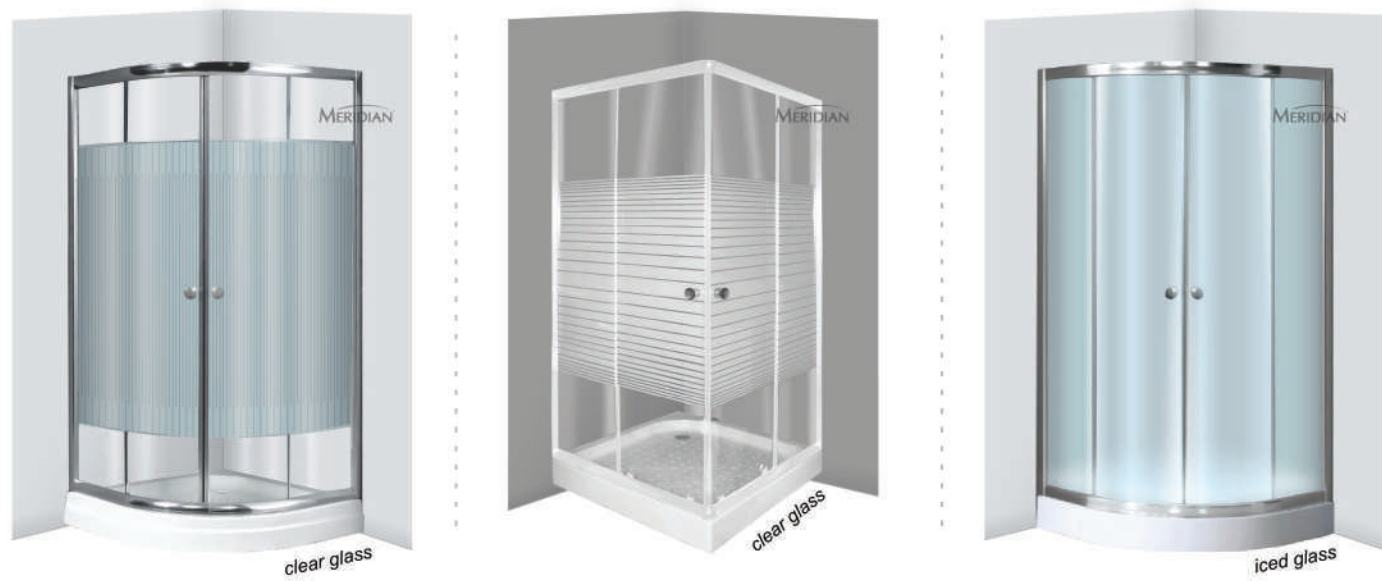

**JSB - A147**  
(54 x 56cm)  
Gold  
Wine

**JSB - 3108**  
(60 x 51cm)  
Gold

**JSB - 7064**  
(80 x 53cm)  
Red

**JSB - 7091**  
(80 x 52cm)  
Red

**JSB - 8005**  
(60 x 52cm)  
Bronze

**JSB - 1023**  
(35 x 45cm)  
black

**MC 601-70**  
(66 x 13 x 64cm)

**MC 617-60**  
(56 x 11 x 68cm)

**MC 619-60**  
(56 x 13 x 71cm)

**MC 633-70**  
(64 x 11 x 68cm)

**MC 639-60**  
(56 x 13 x 68cm)

LED MIRROR ( Cermin LED )

**LM - 808**  
(60 x 80cm)

**LM - 807**  
(60 x 60cm)

COSMETIC MIRROR ( Cermin Kosmetik )

**CM - 801**  
(20cm)

**SSC 01**  
(90 x 90 x 195cm)  
White / Chrome Frame  
Sliding Door

**SSC 02**  
(90 x 90 x 195cm)  
White / Chrome Frame  
Sliding Door