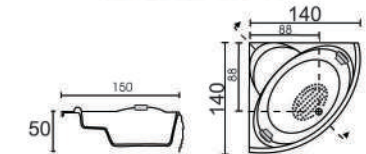

RAVENA
(140 x 140 x 50cm)