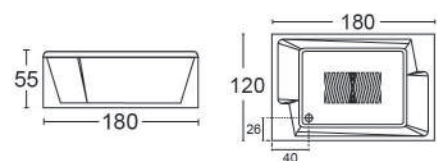

**QUEEN SPA PLUS**  
( Standing Minipool )

180 x 180 x 63cm ( L x W x H )

**QUEEN SPA**  
( Drop-in Minipool )

180 x 180 x 50cm ( L x W x H )

**KING SPA**  
( Drop-in Bathtub )

202 x 142 x 50cm ( L x W x H )

**AURIA**  
( Drop-in Bathtub )

173 x 145 x 48cm ( L x W x H )

**LUNA PLUS**

( Standing Bathtub )

180 x 120 x 55cm ( L x W x H )

**LUNA SPA**

( Drop-in Bathtub )

180 x 120 x 48cm ( L x W x H )