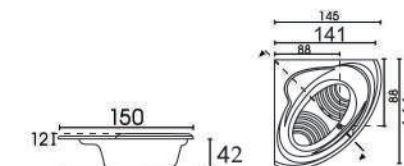

**MAGNOLIA**  
( Drop-in Bathtub )

135 x 135 x 42cm ( L x W x H )

**BALIA**  
( Drop-in Bathtub )

141 x 141 x 42cm ( L x W x H )

Corner Drop-in Series

**RUMANIA**  
( Drop-in Bathtub )

129 x 129 x 39cm ( L x W x H )