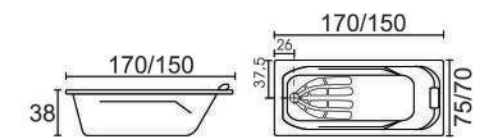

**BELAGIO**  
( 169 x 79 x 41 )

**FISTRO**  
( 170 x 80 x 41cm )

**VEGA**  
( 169 x 79 x 41 )

**VICO**  
( 175 x 85 x 45cm )

**BELLARIA**  
( Drop-in Bathtub )

A ( 170 x 75 x 38cm )  
B ( 140 x 70 x 37cm )

**LILAC**  
( Drop-in Bathtub )

A ( 170 x 75 x 38cm )  
B ( 150 x 70 x 38cm )

Long Drop-in Series

**TITANIA**  
( Drop-in Bathtub )

A ( 170 x 75 x 38cm )  
B ( 150 x 70 x 38cm )

**MILANO**  
( Drop-in Bathtub )