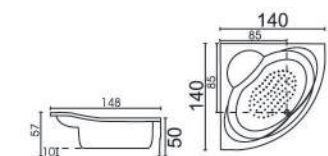

**LILAC**  
( Drop-in Bathtub )

A ( 170 x 75 x 38cm )  
B ( 150 x 70 x 38cm )

Long Drop-in Series

**TITANIA**  
( Drop-in Bathtub )

A ( 170 x 75 x 38cm )  
B ( 150 x 70 x 38cm )

**MILANO**  
( Drop-in Bathtub )

**MONTANA**  
( 125 x 125 x 45cm )

**PRESTISE**  
( 128 x 128 x 45cm )

**RAVENA**  
( 140 x 140 x 50cm )

**REGENT**  
( 140 x 140 x 50cm )

**VENUS**  
( 140 x 140 x 50cm )

**Jacuzzi ( USA )**  
1.2 HP Pump  
40 x 13 x 22cm