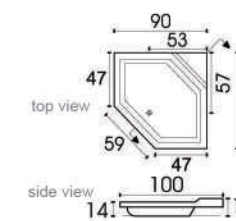

**SSC 29C H**  
( 165 x 200cm )  
White Frame

clear glass

**SSC 33**  
A ( 130 x 200cm )  
B ( 150 x 200cm )  
Black Frame

clear glass

**Diamond (Acrylic)**  
90 x 90 x 7cm

**Torio (Acrylic)**  
A : 90 x 80 x 23 cm  
B : 90 x 80 x 15 cm  
C : 80 x 80 x 15 cm

**Standart 90 / 80 (Acrylic)**  
A : 90 x 90 x 7 cm  
B : 80 x 80 x 7 cm

**Desira (Acrylic)**  
90 x 90 x 16cm

**Apolo (Acrylic)**  
90 x 90 x 14cm

**Sanilux (Acrylic)**  
90 x 90 x 13cm

**Princess (Marble)**  
A : 90 x 90 x 13 cm  
B : 80 x 80 x 13 cm