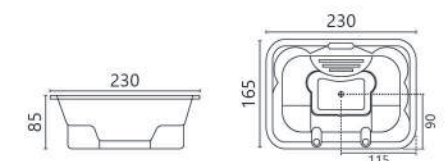

230 x 165 x 85cm (L x W x H)
Jacuzzi Whirlpool + Turbopool + Kran + Avur

www.meridianbathroom.com