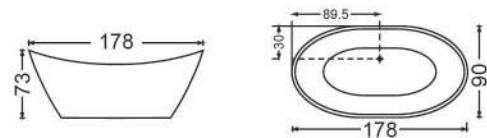

**STELARIA**  
( Drop-in Bathtub )

A 139 x 139 x 49cm ( L x W x H )  
B 125 x 125 x 45cm ( L x W x H )

**INFINITY**  
( Standing Bathtub )

( 178 x 90 x 73cm )

**INFINITY BLACK WHITE**  
( Standing Bathtub )