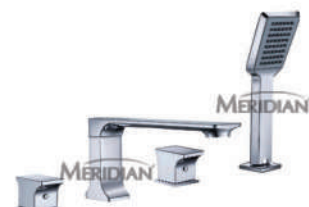

BT - 41828
Bathtub Filler
HOT & COLD