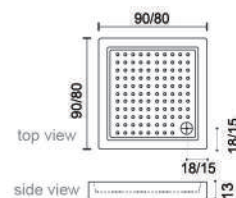

**Standart 90 / 80 (Acrylic)**  
A : 90 x 90 x 7 cm  
B : 80 x 80 x 7 cm

**Desira (Acrylic)**  
90 x 90 x 16cm

**Apolo (Acrylic)**  
90 x 90 x 14cm

**Sanilux (Acrylic)**  
90 x 90 x 13cm

**Princess (Marble)**  
A : 90 x 90 x 13 cm  
B : 80 x 80 x 13 cm

**Crown (Marble)**  
90 x 90 x 13cm

**ACRYLIC & MARBLE BATHTUB  
COLLECTION**

**BULGARI PLUS**  
( Standing Minipool )

**BULGARI SPA**  
( Drop-in Minipool )

230 x 165 x 85cm ( L x W x H )  
Jacuzzi Whirlpool + Turbopool + Kran + Avur