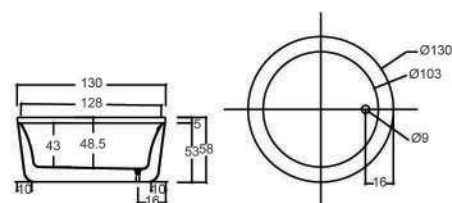

ROYAL
(170 x 84 x 74cm)

130 x 130 x 58cm (L x W x H)