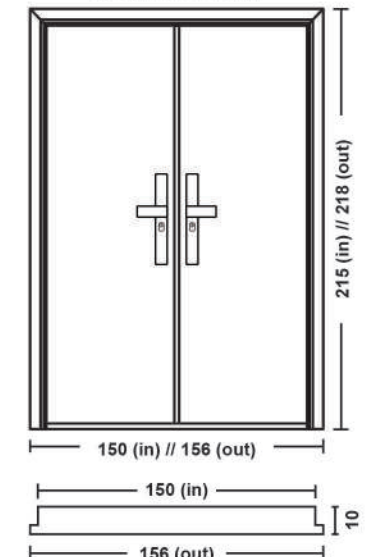

**G - 019BH**  
White Doff

**G - 034B 150**  
Teak Wood

NEW PRODUCT

**G - 036B 150**  
Black Doff

Single Door

Double Door

Double Door

**JP - 02A**  
(96 x 8 x 230cm)  
Teak Wood