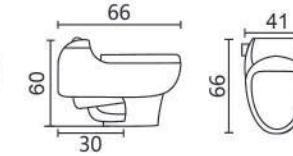

SIGMA
White Color
66 x 40 x 60 cm

SLOW SELF CLOSING sistem pembuangan sifonik